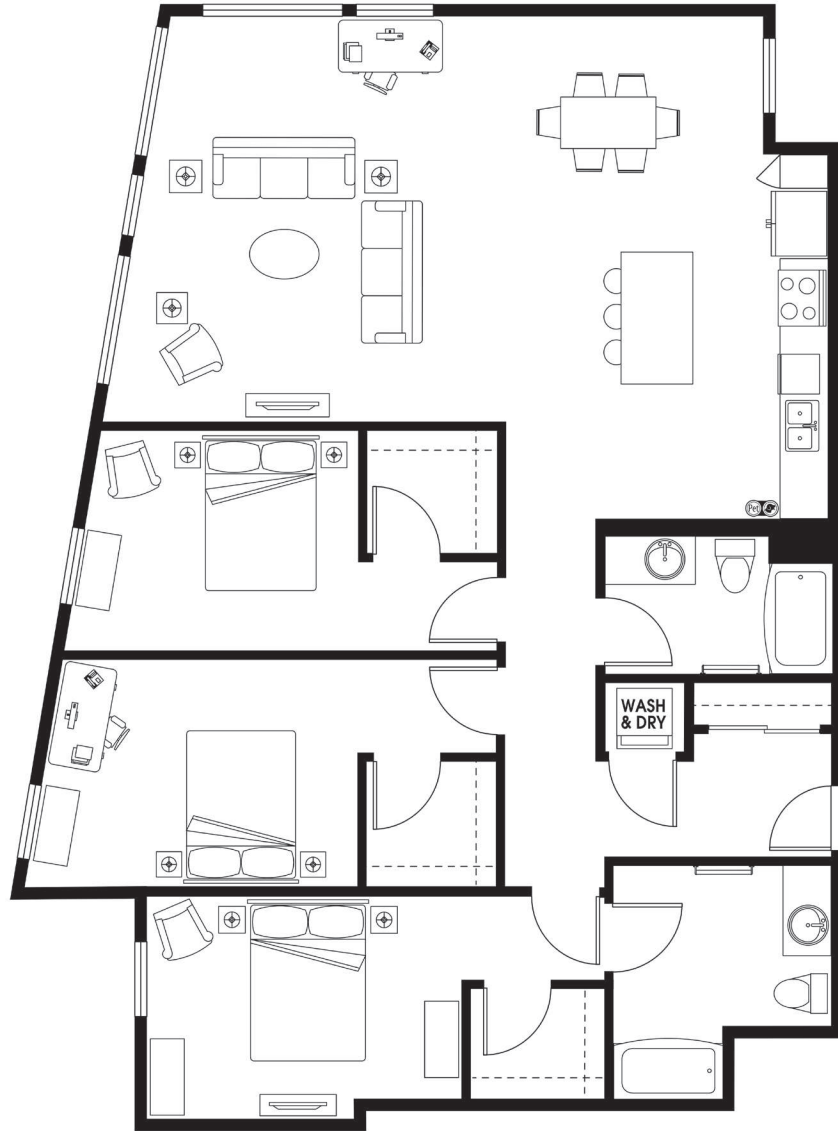

C11

3 BED | 2 BATH

1672

SQ. FT.

DISTRICT
— FLATS —

17409 133rd Ave NE | Woodinville, WA 98072

districtflatswoodinville.com

Floor plans are artist's rendering. All dimensions are approximate. Actual product and specifications may vary in dimension or detail. Not all features are available in every apartment. Prices and availability are subject to change. Please see a representative for details.