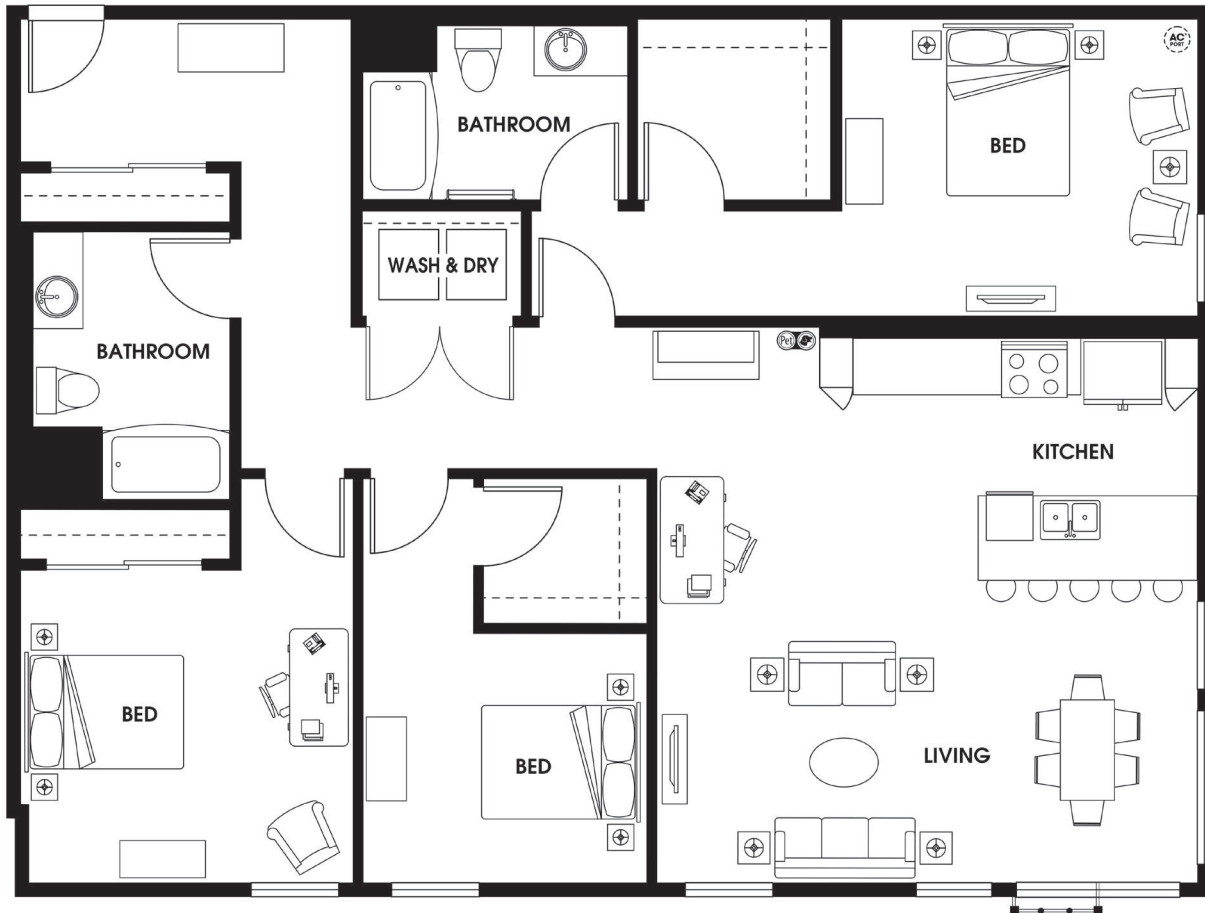

C8

3 BED | 2 BATH

1604

SQ. FT.

DISTRICT
— FLATS —

17409 133rd Ave NE | Woodinville, WA 98072

districtflatswoodinville.com

Floor plans are artist's rendering. All dimensions are approximate. Actual product and specifications may vary in dimension or detail. Not all features are available in every apartment. Prices and availability are subject to change. Please see a representative for details.