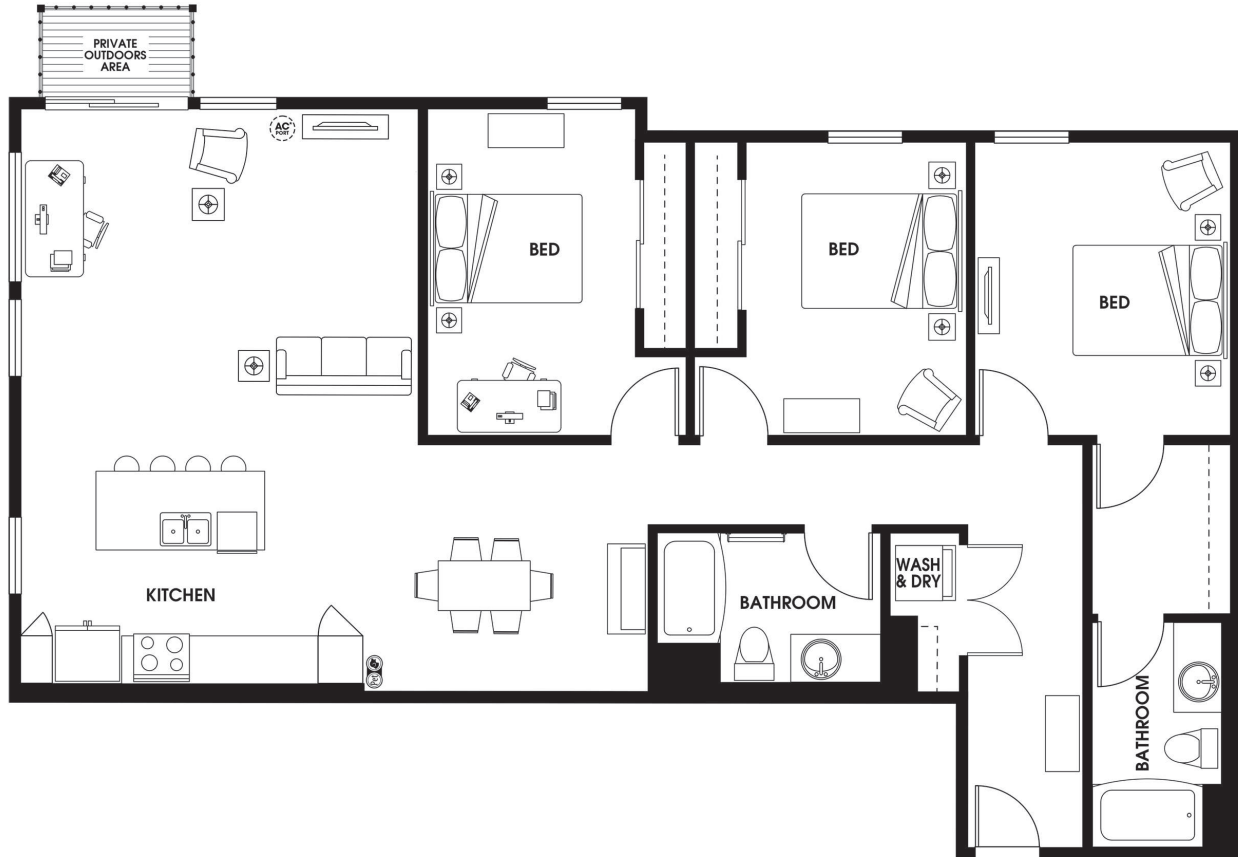

C7

3 BED | 2 BATH

1583

SQ. FT.

DISTRICT
— FLATS —

17409 133rd Ave NE | Woodinville, WA 98072

districtflatswoodinville.com

Floor plans are artist's rendering. All dimensions are approximate. Actual product and specifications may vary in dimension or detail. Not all features are available in every apartment. Prices and availability are subject to change. Please see a representative for details.