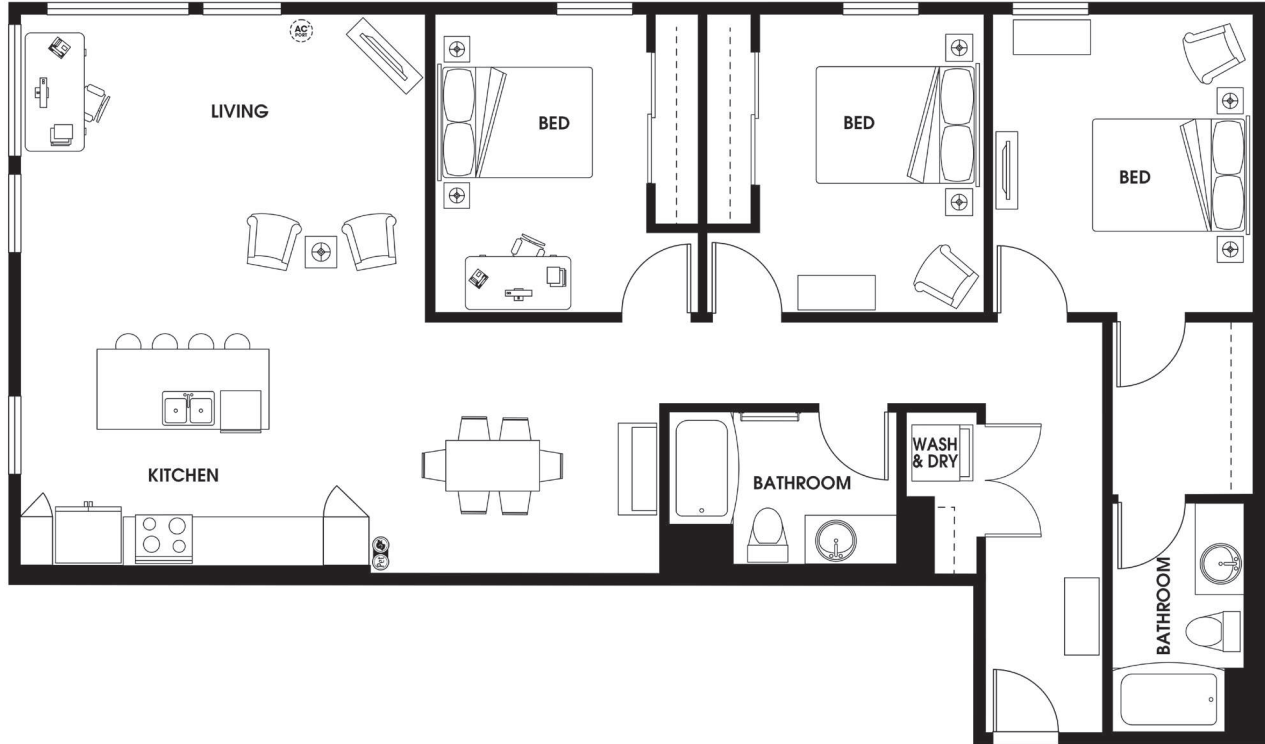

C6

3 BED | 2 BATH

1583

SQ. FT.

DISTRICT
— FLATS —

17409 133rd Ave NE | Woodinville, WA 98072

districtflatswoodinville.com

Floor plans are artist's rendering. All dimensions are approximate. Actual product and specifications may vary in dimension or detail. Not all features are available in every apartment. Prices and availability are subject to change. Please see a representative for details.