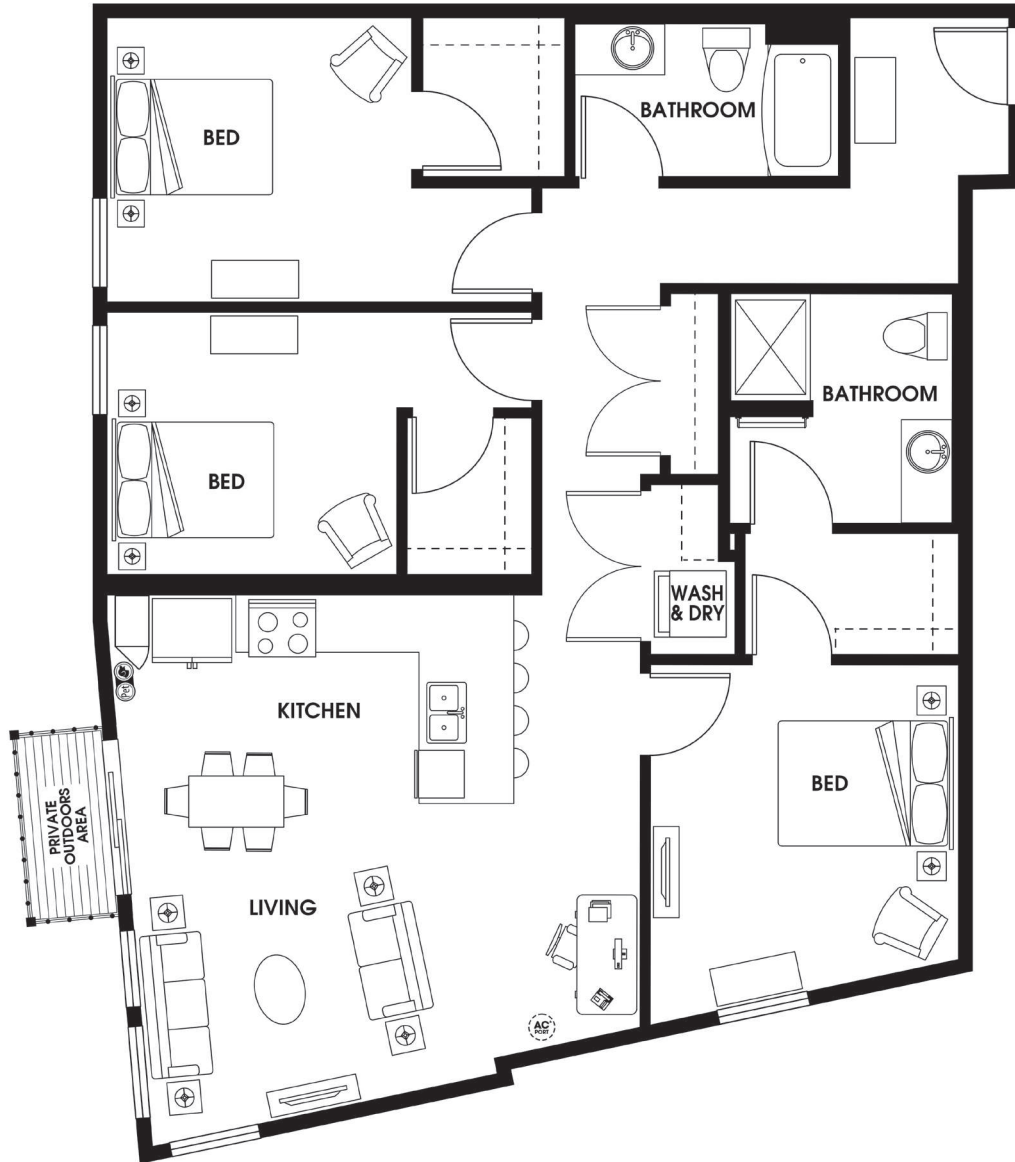

# C2

3 BED | 2 BATH

# 1347

SQ. FT.

**DISTRICT**  
FLATS

17409 133rd Ave NE | Woodinville, WA 98072

[districtflatswoodinville.com](http://districtflatswoodinville.com)

*Floor plans are artist's rendering. All dimensions are approximate. Actual product and specifications may vary in dimension or detail. Not all features are available in every apartment. Prices and availability are subject to change. Please see a representative for details.*