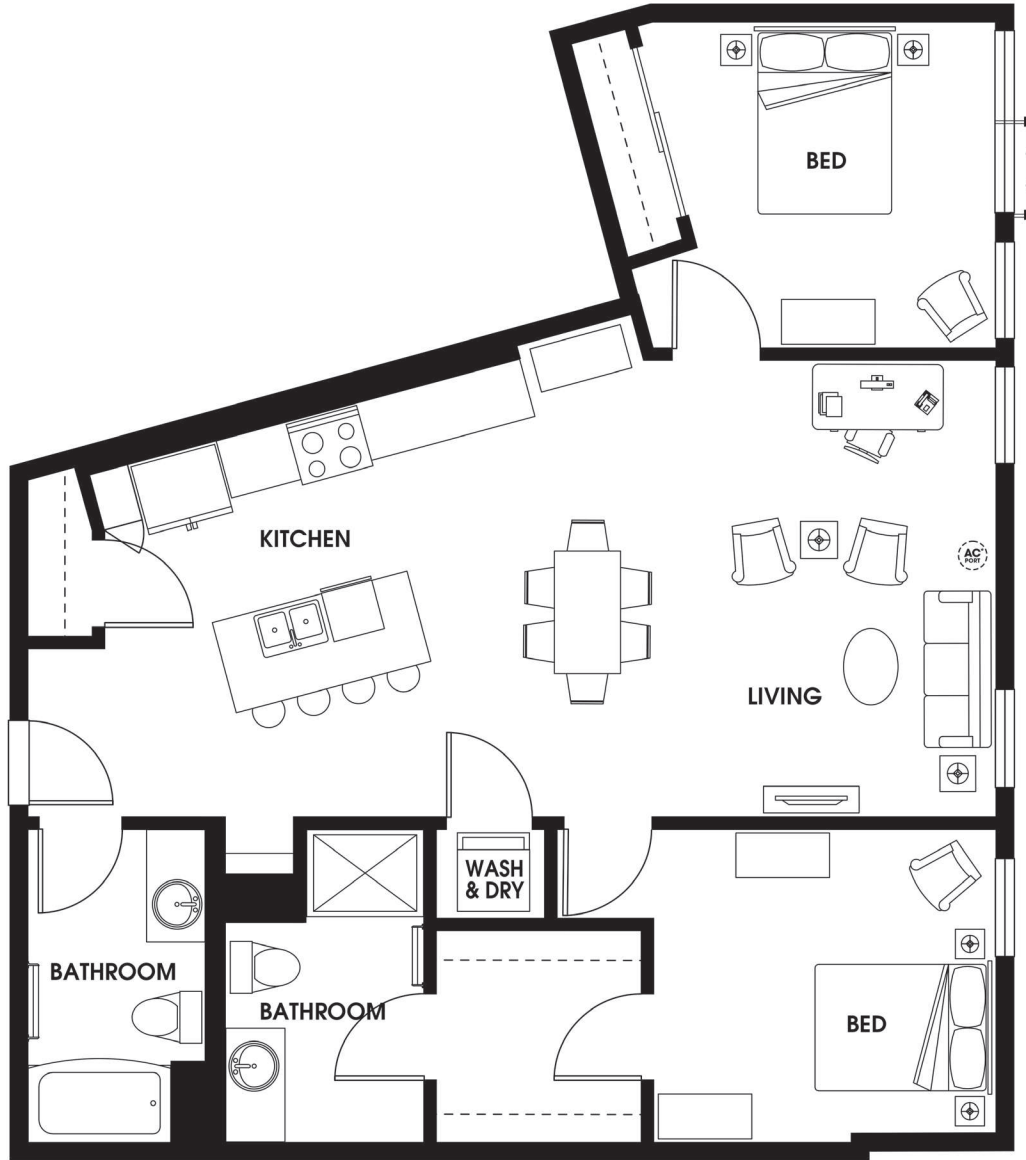

# B13

2 BED | 2 BATH

# 1145

SQ. FT.

**DISTRICT**  
— FLATS —

17409 133rd Ave NE | Woodinville, WA 98072

[districtflatswoodinville.com](http://districtflatswoodinville.com)

*Floor plans are artist's rendering. All dimensions are approximate. Actual product and specifications may vary in dimension or detail. Not all features are available in every apartment. Prices and availability are subject to change. Please see a representative for details.*