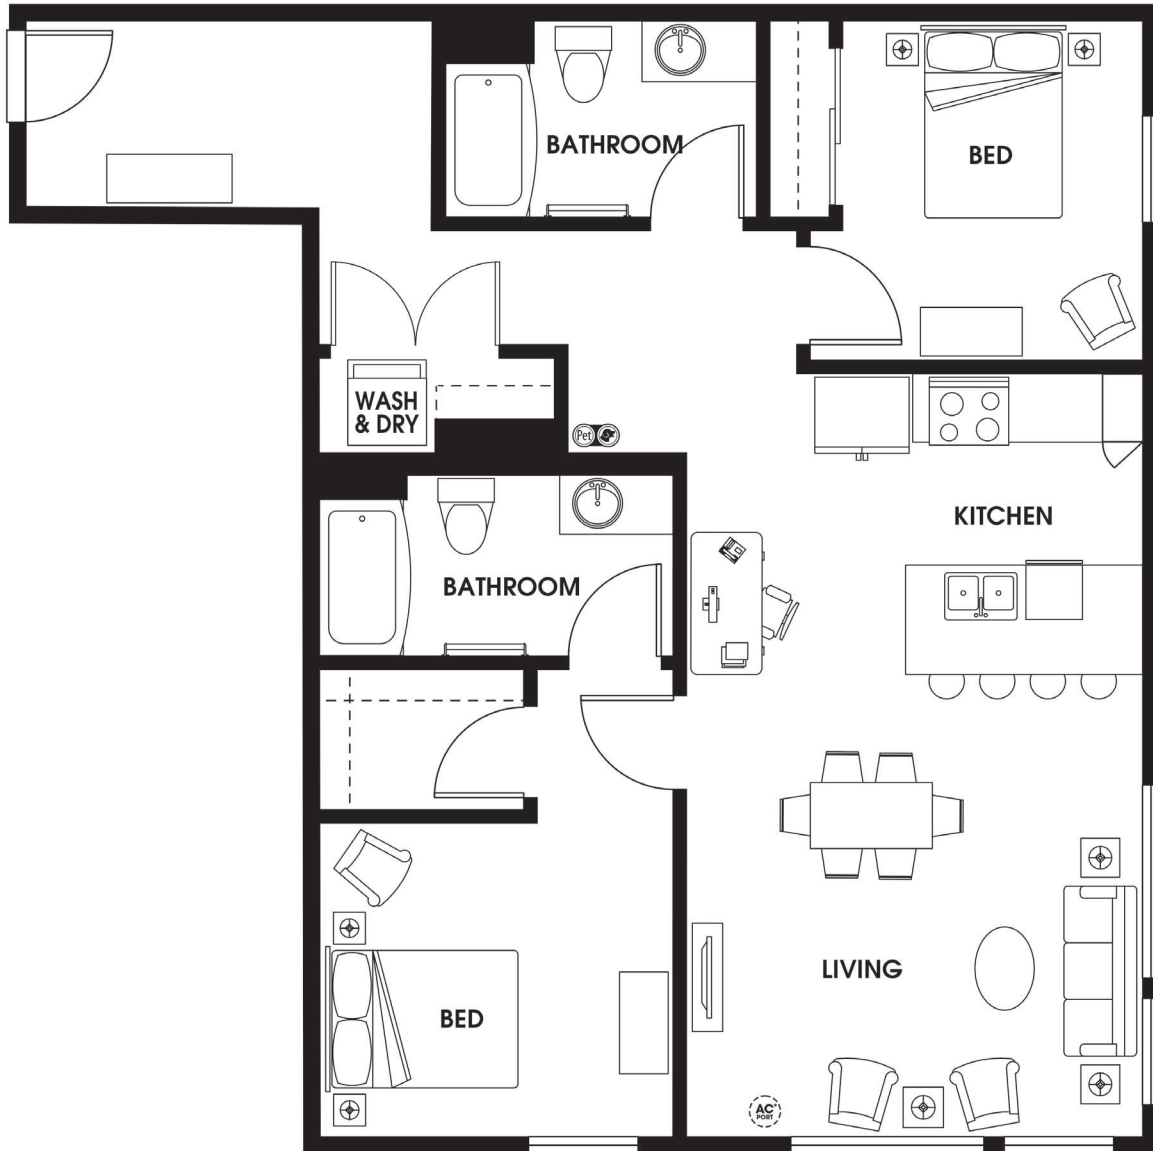

# B7

2 BED | 2 BATH

# 1069

SQ. FT.

**DISTRICT**  
FLATS

17409 133rd Ave NE | Woodinville, WA 98072

[districtflatswoodinville.com](http://districtflatswoodinville.com)

*Floor plans are artist's rendering. All dimensions are approximate. Actual product and specifications may vary in dimension or detail. Not all features are available in every apartment. Prices and availability are subject to change. Please see a representative for details.*