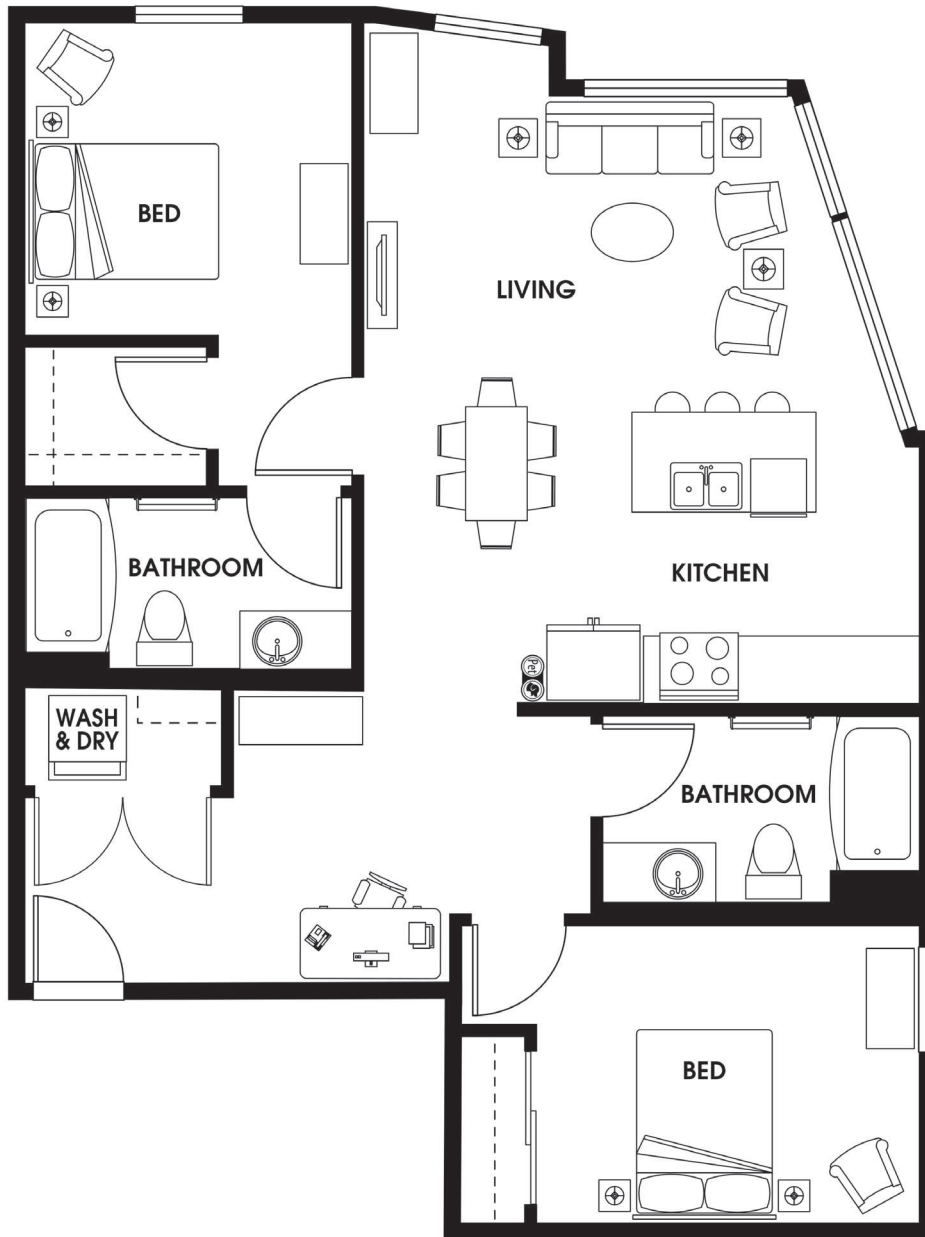

# B5

2 BED | 2 BATH

# 1042

SQ. FT.

**DISTRICT**  
— FLATS —

17409 133rd Ave NE | Woodinville, WA 98072

[districtflatswoodinville.com](http://districtflatswoodinville.com)

*Floor plans are artist's rendering. All dimensions are approximate. Actual product and specifications may vary in dimension or detail. Not all features are available in every apartment. Prices and availability are subject to change. Please see a representative for details.*