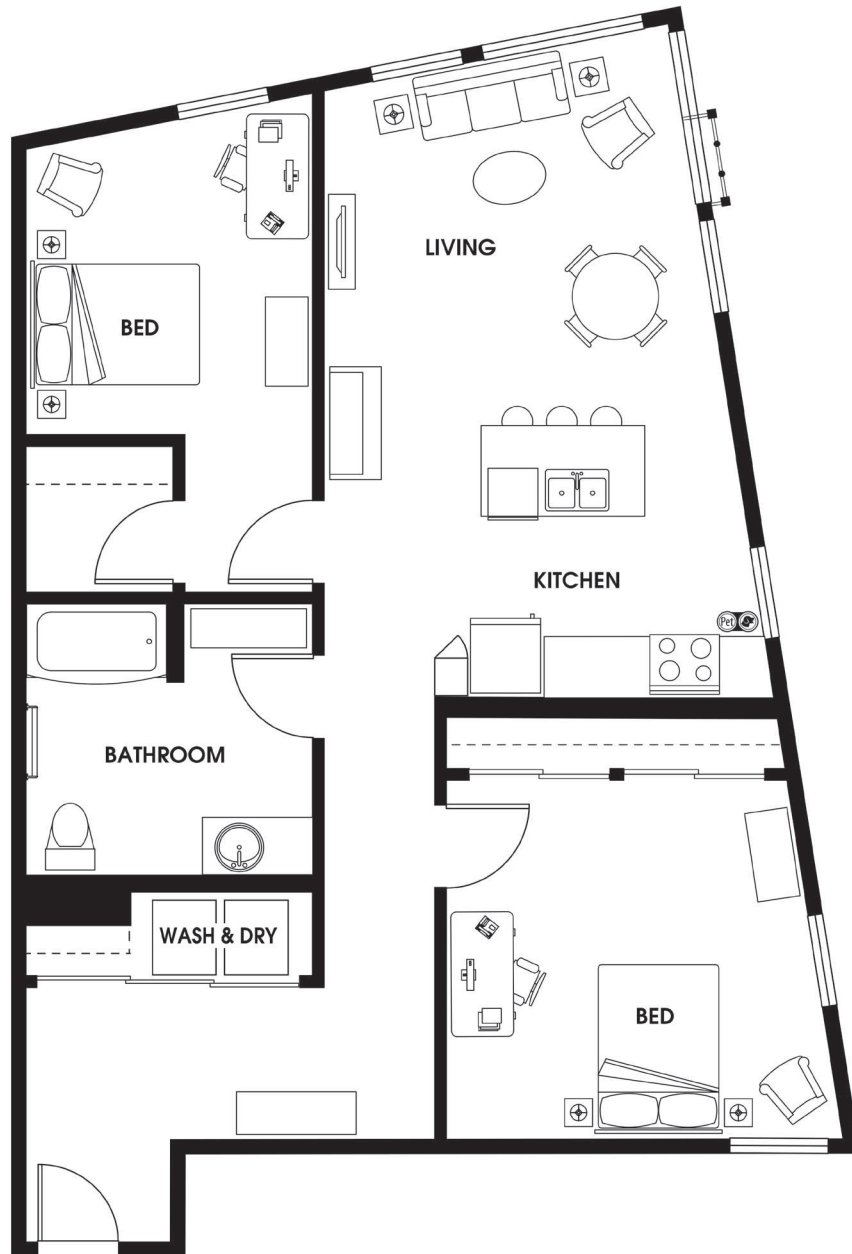

# B4

2 BED | 1 BATH

# 1125

SQ. FT.

**DISTRICT**  
FLATS

17409 133rd Ave NE | Woodinville, WA 98072

[districtflatswoodinville.com](http://districtflatswoodinville.com)

*Floor plans are artist's rendering. All dimensions are approximate. Actual product and specifications may vary in dimension or detail. Not all features are available in every apartment. Prices and availability are subject to change. Please see a representative for details.*