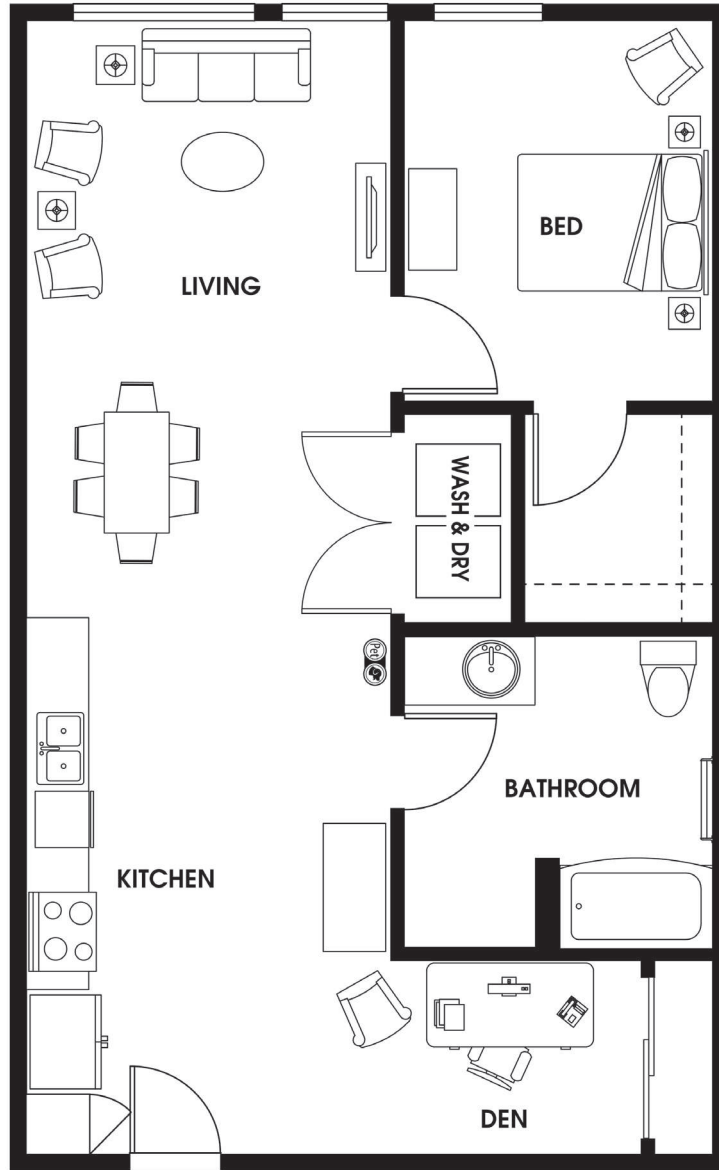

AD6

1 BED | 1 BATH

780-837

SQ. FT.

DISTRICT
FLATS

17409 133rd Ave NE | Woodinville, WA 98072

districtflatswoodinville.com

Floor plans are artist's rendering. All dimensions are approximate. Actual product and specifications may vary in dimension or detail. Not all features are available in every apartment. Prices and availability are subject to change. Please see a representative for details.