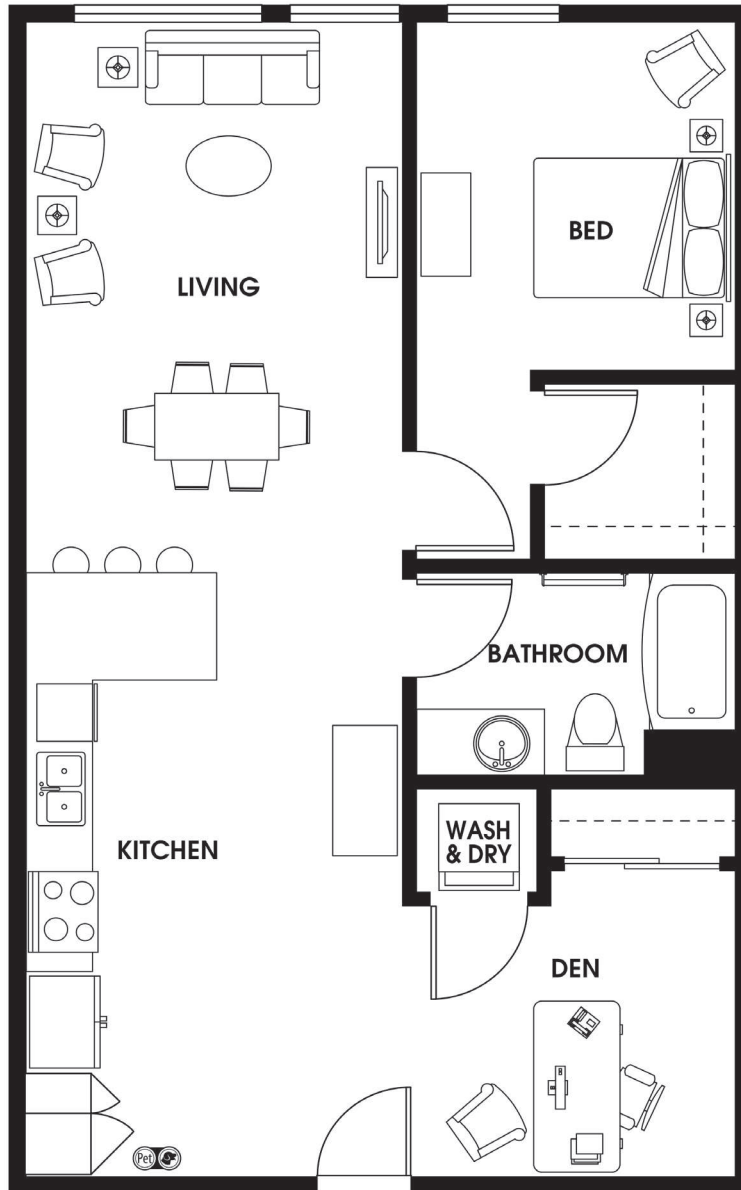

AD5

1 BED | 1 BATH

863

SQ. FT.

DISTRICT
FLATS

17409 133rd Ave NE | Woodinville, WA 98072

districtflatswoodinville.com

Floor plans are artist's rendering. All dimensions are approximate. Actual product and specifications may vary in dimension or detail. Not all features are available in every apartment. Prices and availability are subject to change. Please see a representative for details.