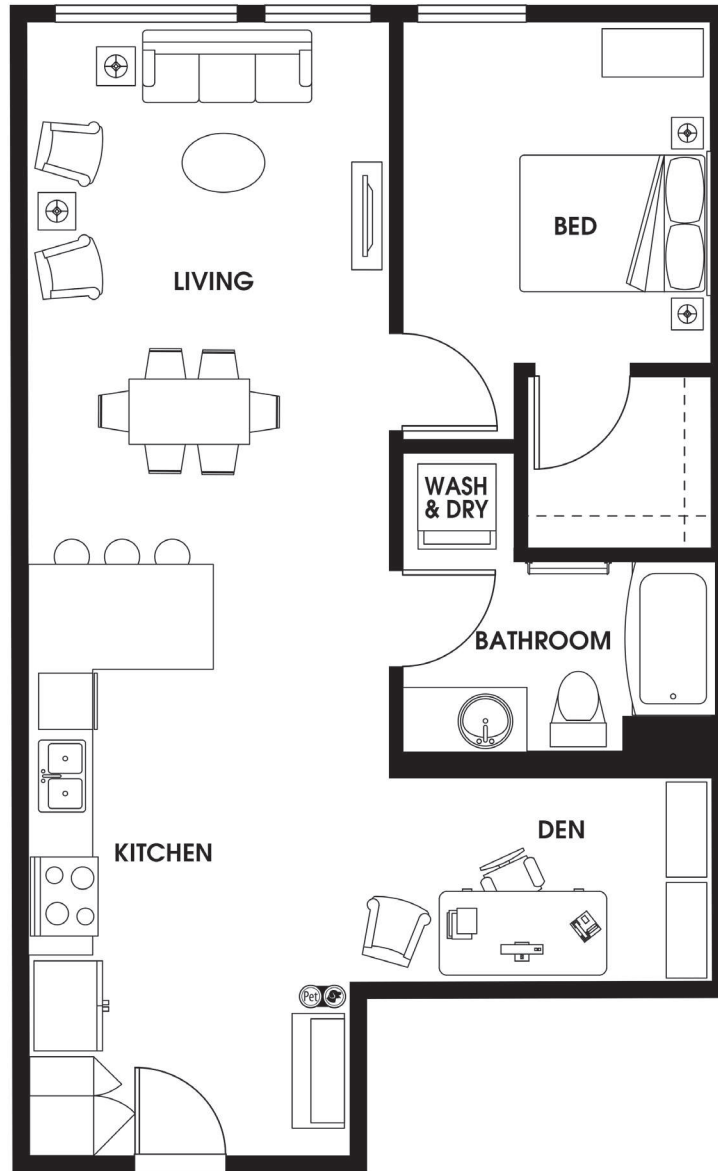

AD4

1 BED | 1 BATH

807

SQ. FT.

DISTRICT
— FLATS —

17409 133rd Ave NE | Woodinville, WA 98072

districtflatswoodinville.com

Floor plans are artist's rendering. All dimensions are approximate. Actual product and specifications may vary in dimension or detail. Not all features are available in every apartment. Prices and availability are subject to change. Please see a representative for details.