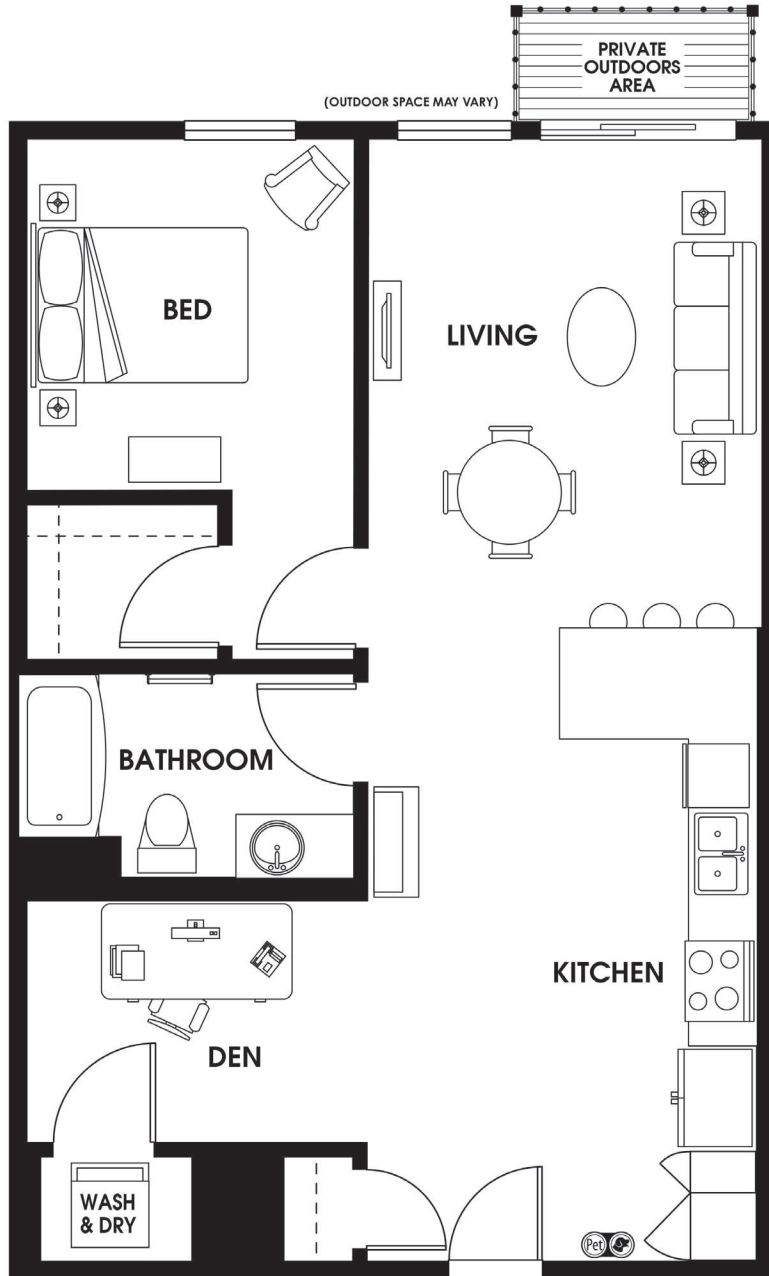

AD3

1 BED | 1 BATH

765

SQ. FT.

DISTRICT
FLATS

17409 133rd Ave NE | Woodinville, WA 98072

districtflatswoodinville.com

Floor plans are artist's rendering. All dimensions are approximate. Actual product and specifications may vary in dimension or detail. Not all features are available in every apartment. Prices and availability are subject to change. Please see a representative for details.