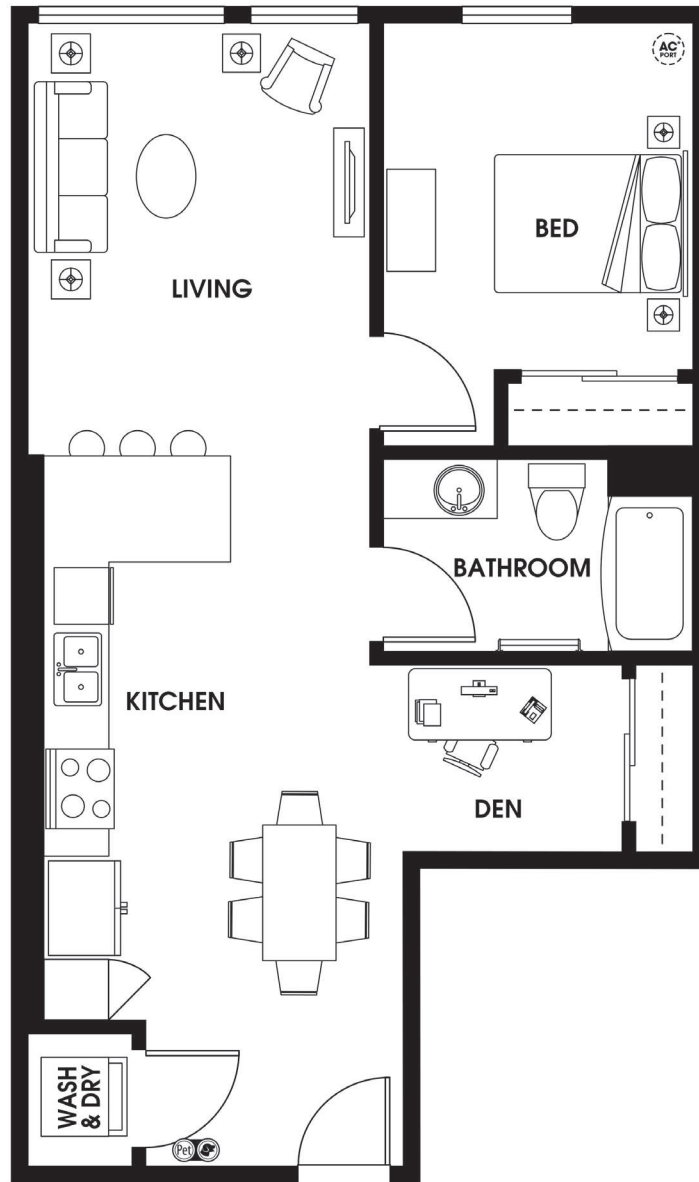

# AD1

1 BED | 1 BATH

# 735

SQ. FT.

**DISTRICT**  
— FLATS —

17409 133rd Ave NE | Woodinville, WA 98072

[districtflatswoodinville.com](http://districtflatswoodinville.com)

*Floor plans are artist's rendering. All dimensions are approximate. Actual product and specifications may vary in dimension or detail. Not all features are available in every apartment. Prices and availability are subject to change. Please see a representative for details.*