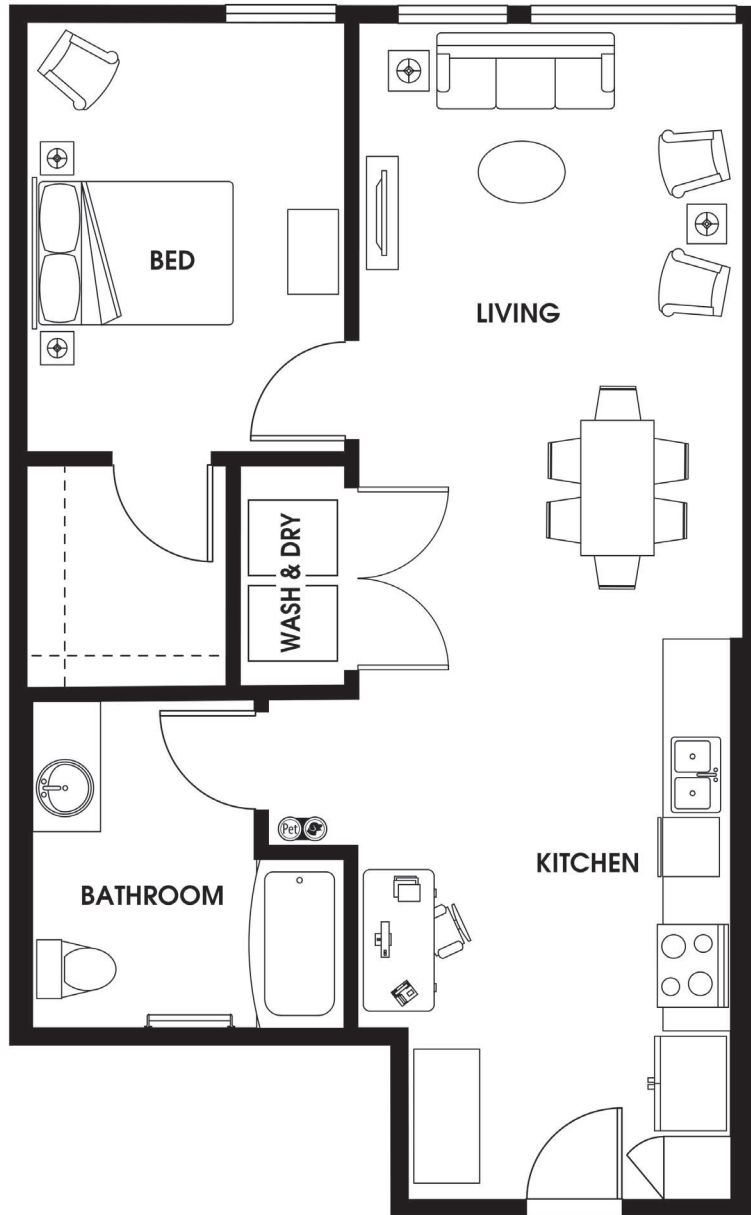

A14

1 BED | 1 BATH

807

SQ. FT.

DISTRICT
— FLATS —

17409 133rd Ave NE | Woodinville, WA 98072

districtflatswoodinville.com

Floor plans are artist's rendering. All dimensions are approximate. Actual product and specifications may vary in dimension or detail. Not all features are available in every apartment. Prices and availability are subject to change. Please see a representative for details.