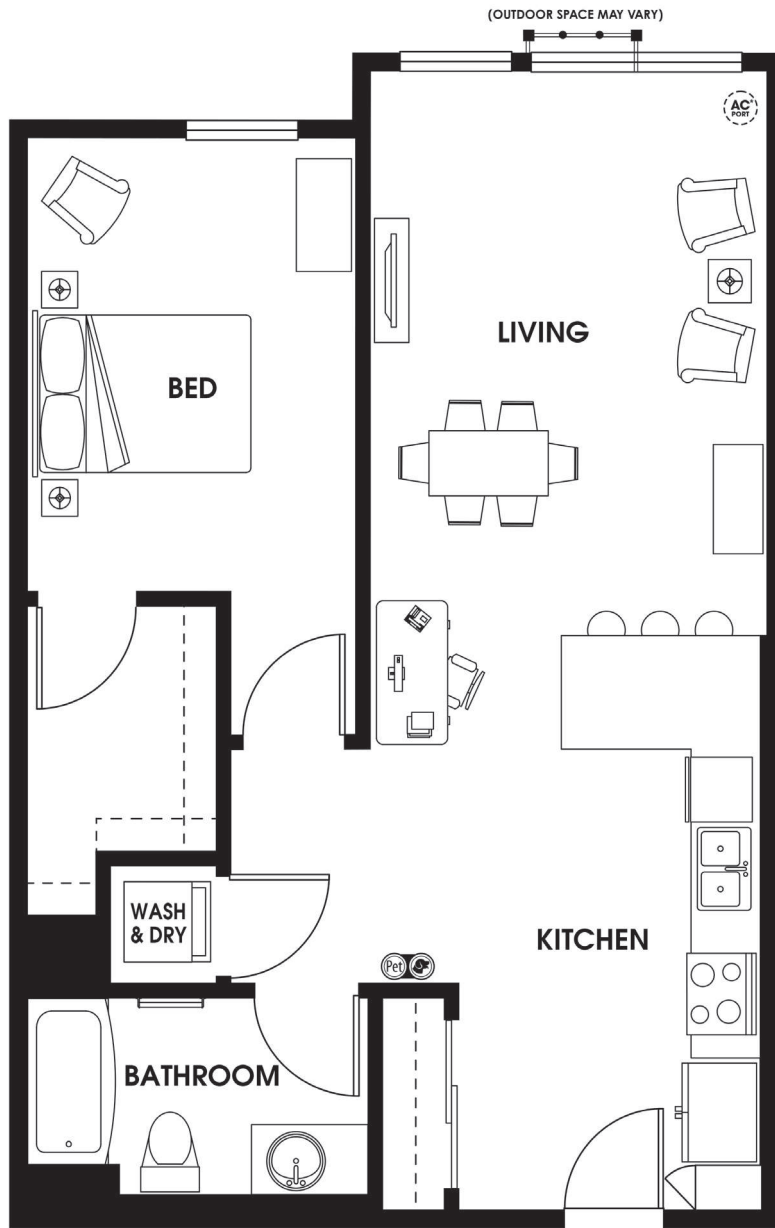

# A13

1 BED | 1 BATH

# 793

SQ. FT.

**DISTRICT**  
FLATS

17409 133rd Ave NE | Woodinville, WA 98072

[districtflatswoodinville.com](http://districtflatswoodinville.com)

*Floor plans are artist's rendering. All dimensions are approximate. Actual product and specifications may vary in dimension or detail. Not all features are available in every apartment. Prices and availability are subject to change. Please see a representative for details.*