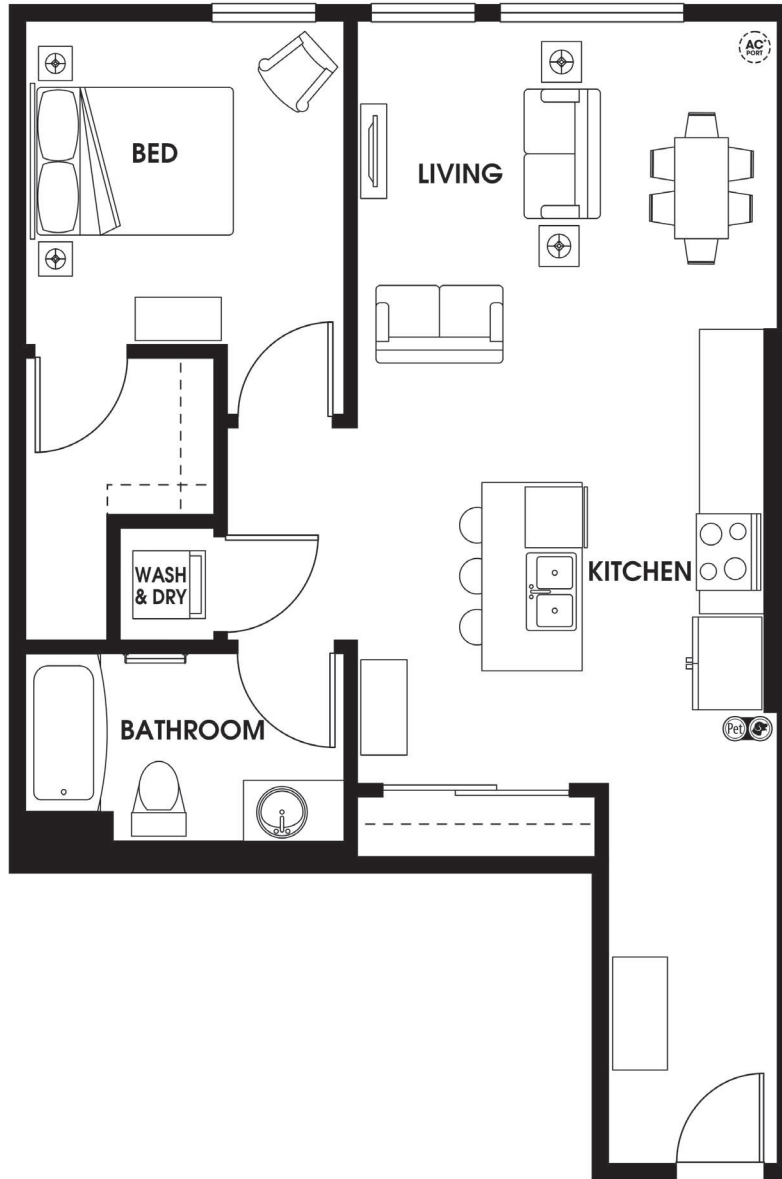

A12

1 BED | 1 BATH

762

SQ. FT.

DISTRICT
— FLATS —

17409 133rd Ave NE | Woodinville, WA 98072

districtflatswoodinville.com

Floor plans are artist's rendering. All dimensions are approximate. Actual product and specifications may vary in dimension or detail. Not all features are available in every apartment. Prices and availability are subject to change. Please see a representative for details.