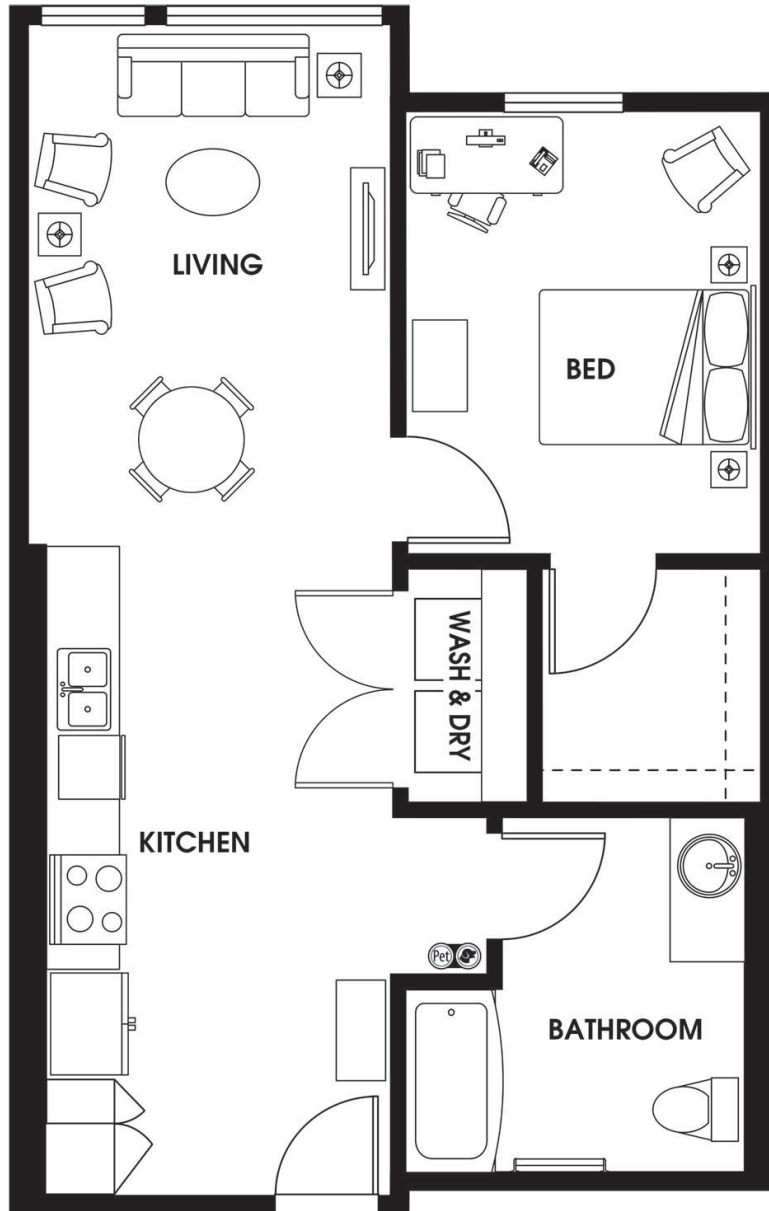

A11

1 BED | 1 BATH

732

SQ. FT.

DISTRICT
FLATS

17409 133rd Ave NE | Woodinville, WA 98072

districtflatswoodinville.com

Floor plans are artist's rendering. All dimensions are approximate. Actual product and specifications may vary in dimension or detail. Not all features are available in every apartment. Prices and availability are subject to change. Please see a representative for details.