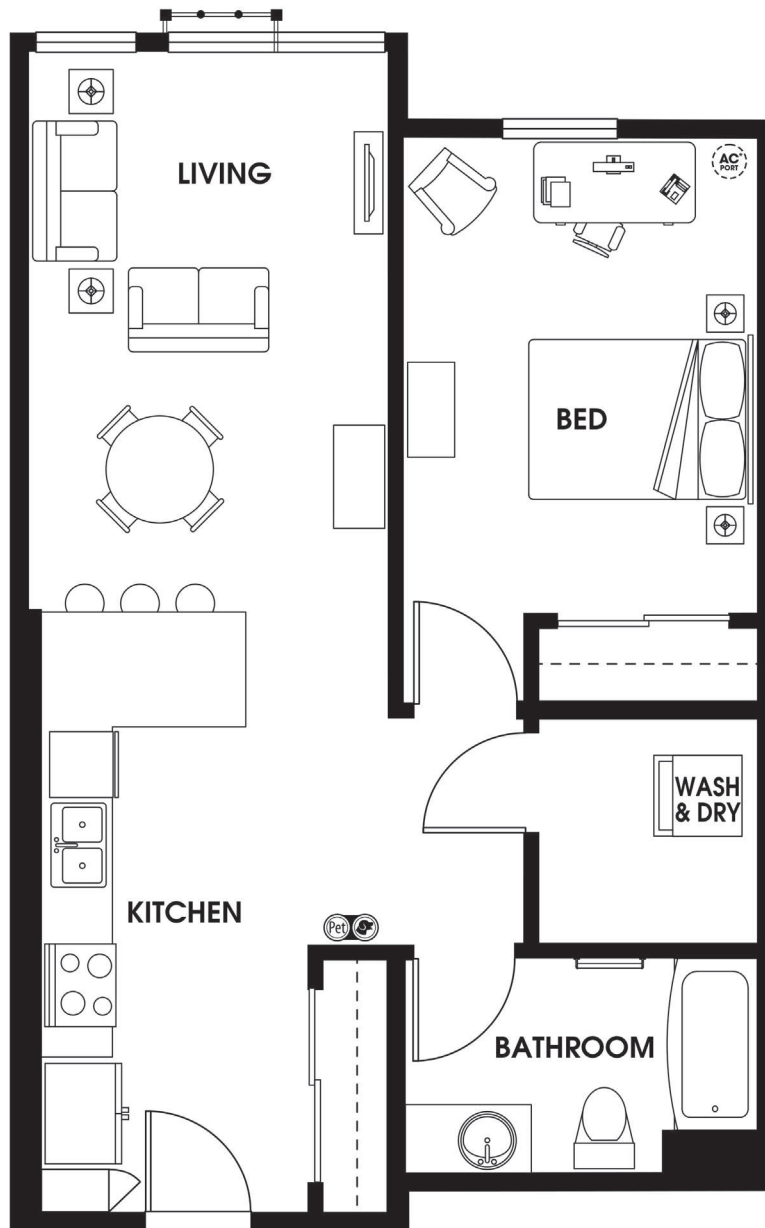

# A10

1 BED | 1 BATH

# 732

SQ. FT.

**DISTRICT**  
— FLATS —

17409 133rd Ave NE | Woodinville, WA 98072

[districtflatswoodinville.com](http://districtflatswoodinville.com)

*Floor plans are artist's rendering. All dimensions are approximate. Actual product and specifications may vary in dimension or detail. Not all features are available in every apartment. Prices and availability are subject to change. Please see a representative for details.*