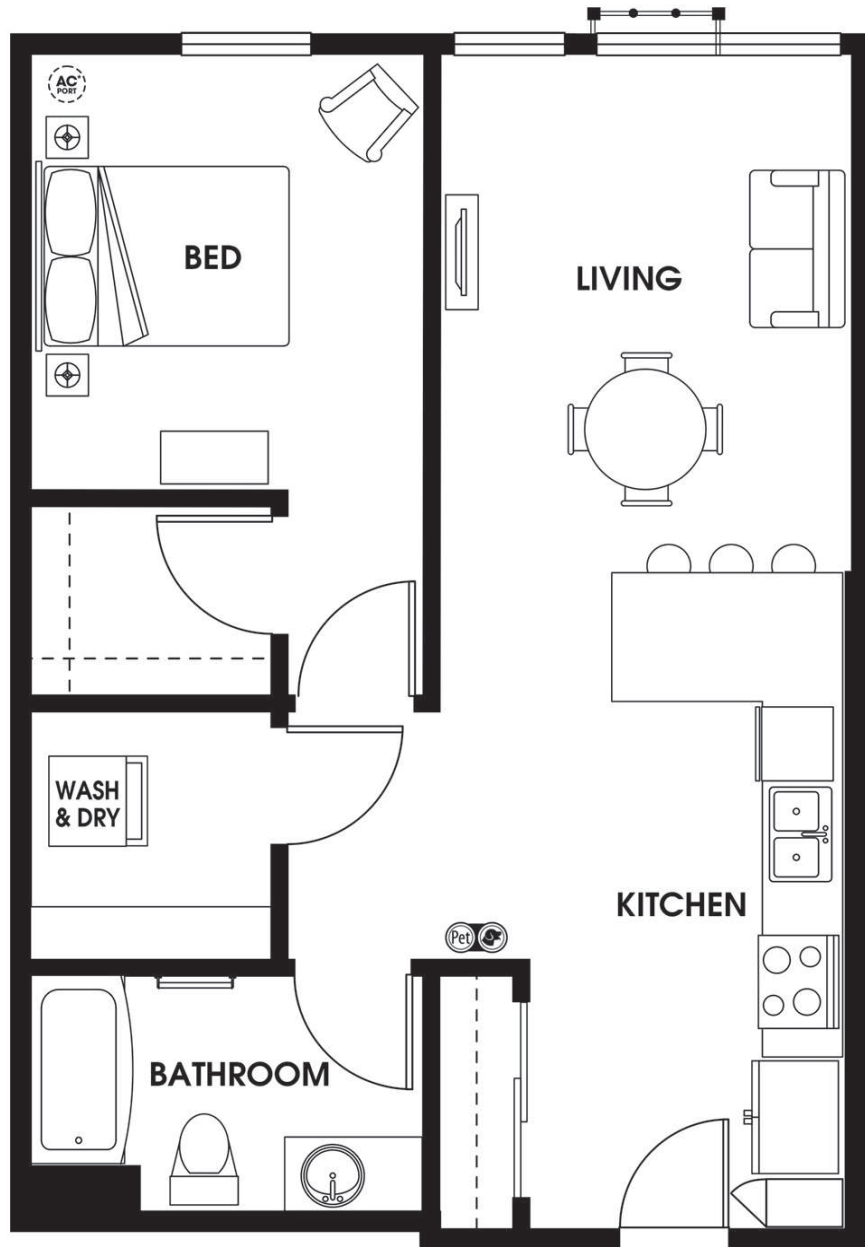

A8

1 BED | 1 BATH

709

SQ. FT.

DISTRICT
FLATS

17409 133rd Ave NE | Woodinville, WA 98072

districtflatswoodinville.com

Floor plans are artist's rendering. All dimensions are approximate. Actual product and specifications may vary in dimension or detail. Not all features are available in every apartment. Prices and availability are subject to change. Please see a representative for details.