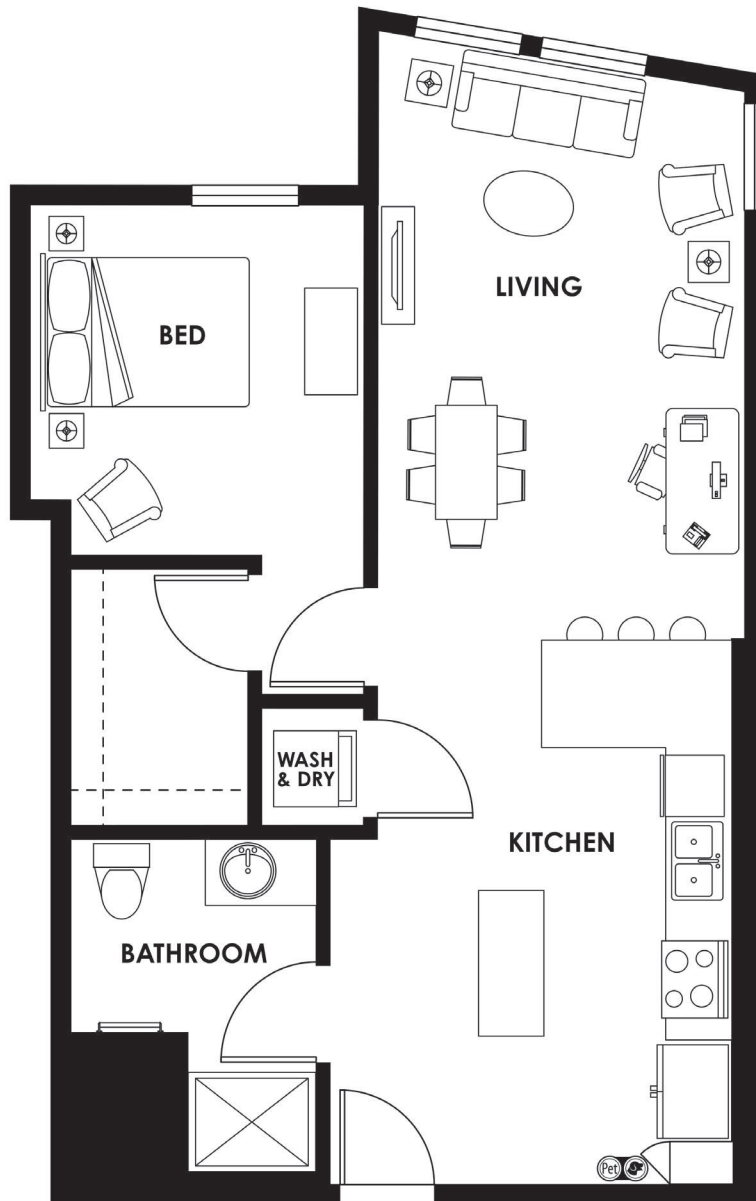

A7

1 BED | 1 BATH

707

SQ. FT.

DISTRICT
— FLATS —

17409 133rd Ave NE | Woodinville, WA 98072

districtflatswoodinville.com

Floor plans are artist's rendering. All dimensions are approximate. Actual product and specifications may vary in dimension or detail. Not all features are available in every apartment. Prices and availability are subject to change. Please see a representative for details.