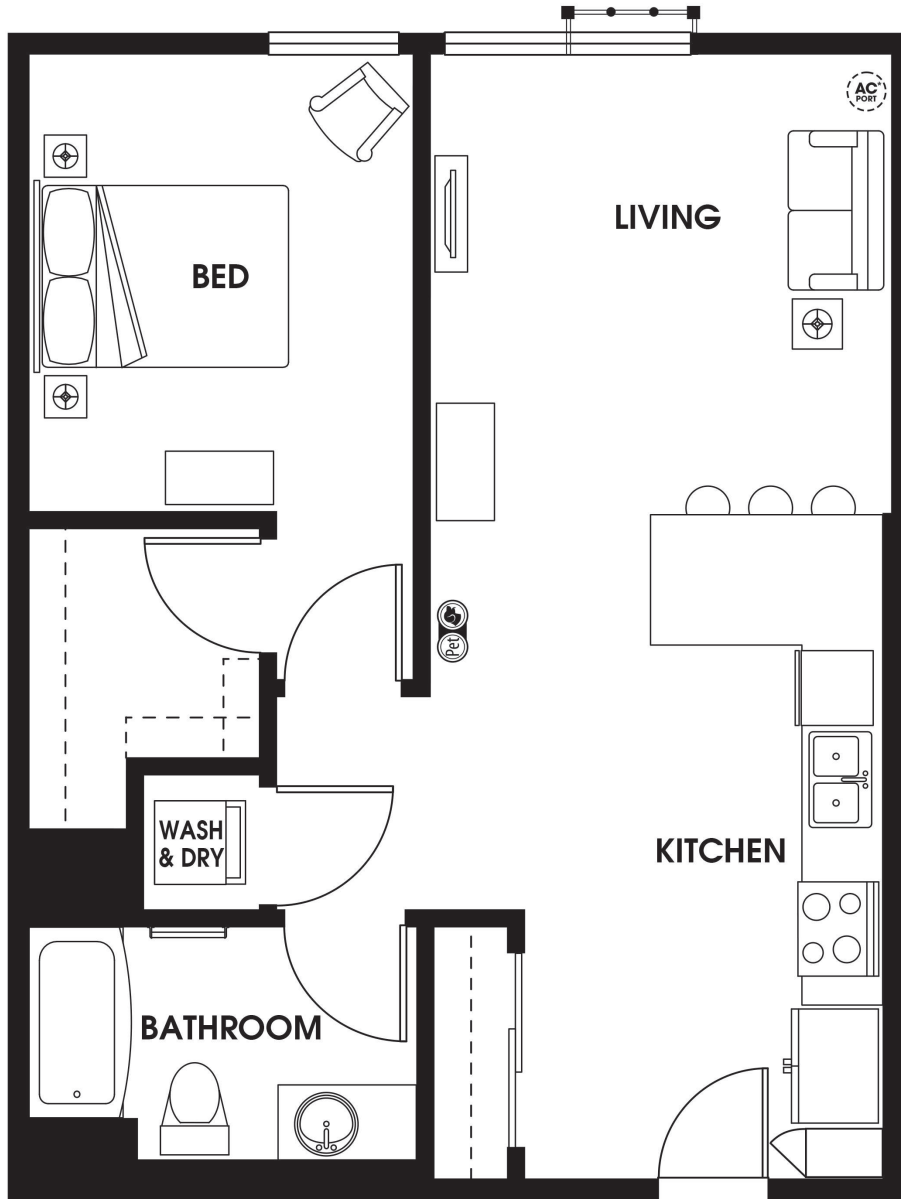

A6

1 BED | 1 BATH

705

SQ. FT.

DISTRICT
— FLATS —

17409 133rd Ave NE | Woodinville, WA 98072

districtflatswoodinville.com

Floor plans are artist's rendering. All dimensions are approximate. Actual product and specifications may vary in dimension or detail. Not all features are available in every apartment. Prices and availability are subject to change. Please see a representative for details.