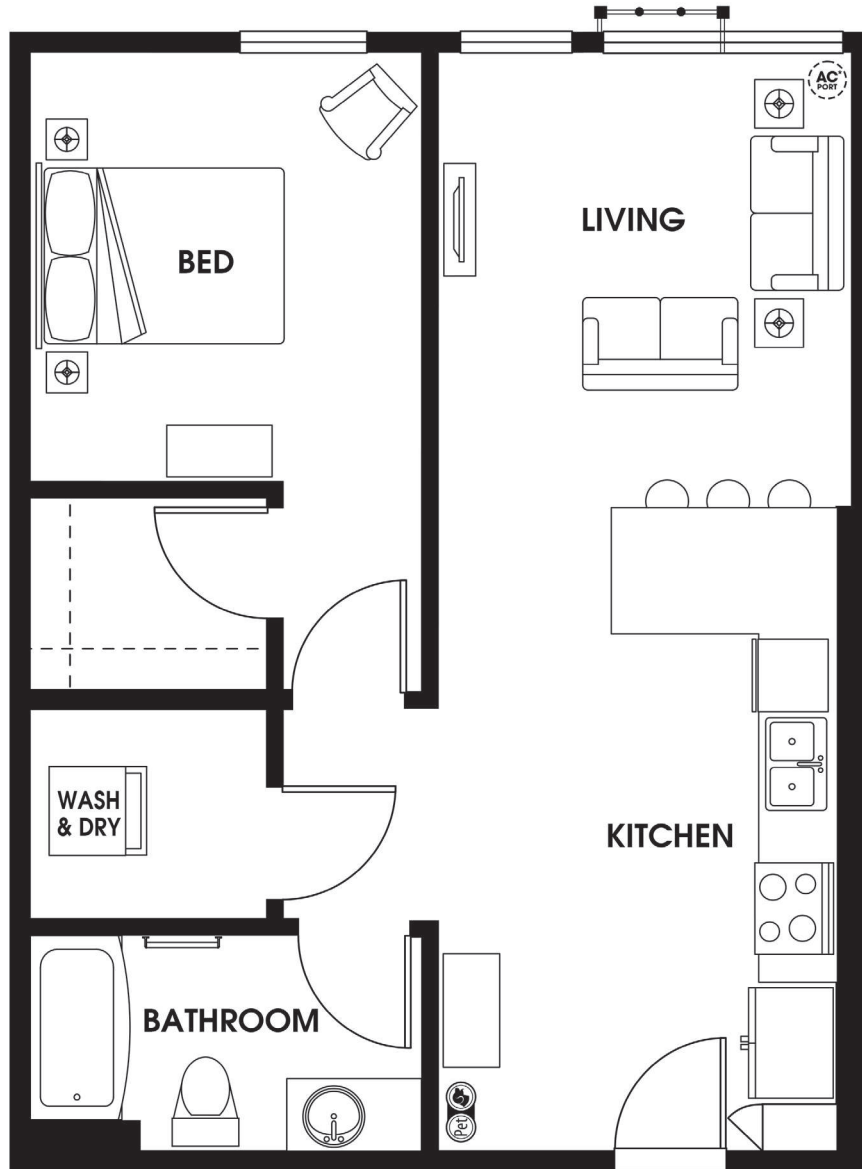

# A5

1 BED | 1 BATH

# 691

SQ. FT.

**DISTRICT**  
— FLATS —

17409 133rd Ave NE | Woodinville, WA 98072

[districtflatswoodinville.com](http://districtflatswoodinville.com)

*Floor plans are artist's rendering. All dimensions are approximate. Actual product and specifications may vary in dimension or detail. Not all features are available in every apartment. Prices and availability are subject to change. Please see a representative for details.*