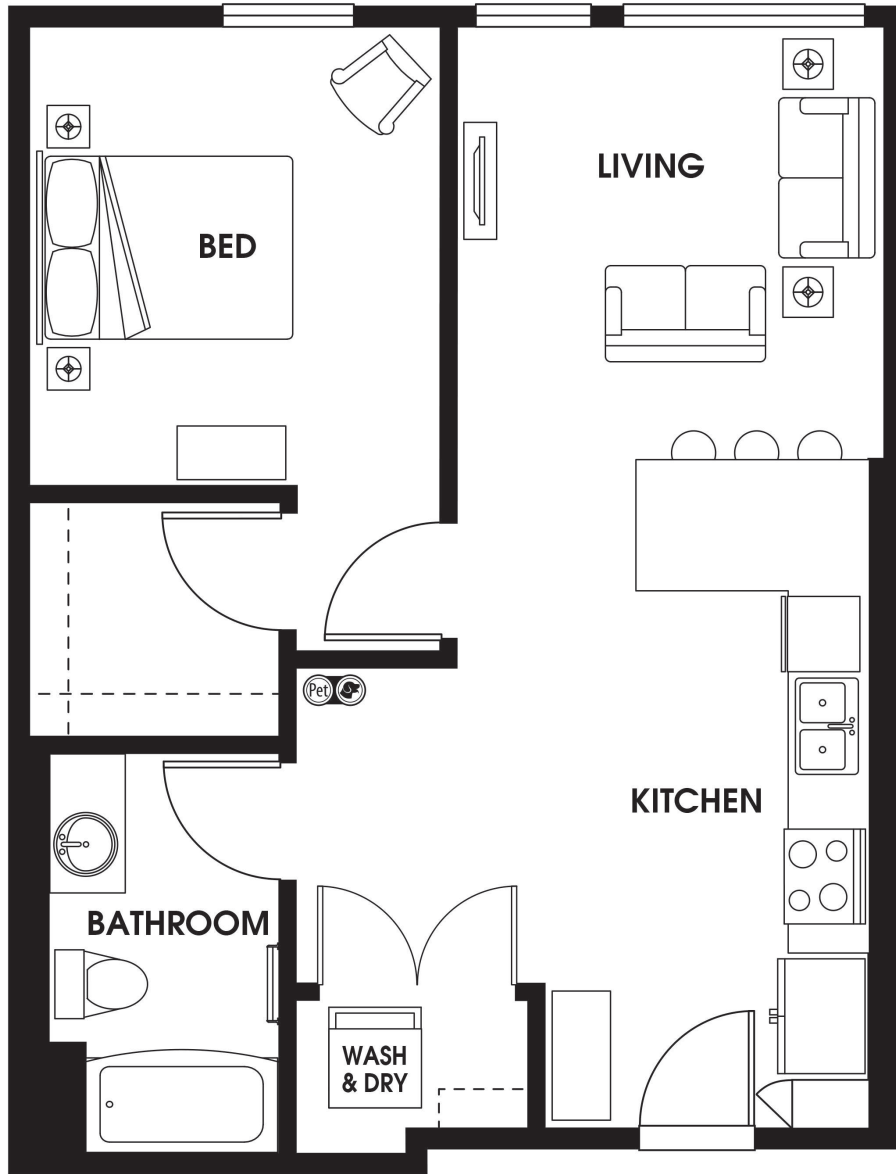

A4

1 BED | 1 BATH

685

SQ. FT.

DISTRICT
FLATS

17409 133rd Ave NE | Woodinville, WA 98072

districtflatswoodinville.com

Floor plans are artist's rendering. All dimensions are approximate. Actual product and specifications may vary in dimension or detail. Not all features are available in every apartment. Prices and availability are subject to change. Please see a representative for details.