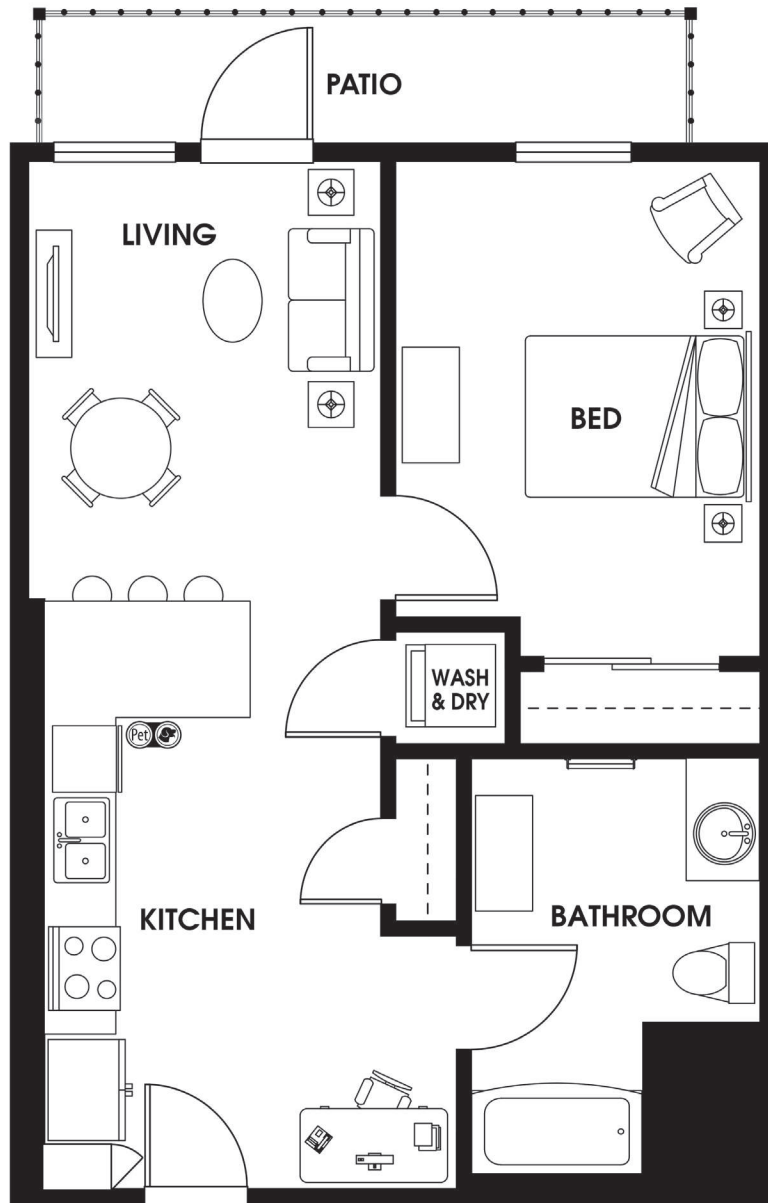

A3

1 BED | 1 BATH

685

SQ. FT.

DISTRICT
FLATS

17409 133rd Ave NE | Woodinville, WA 98072

districtflatswoodinville.com

Floor plans are artist's rendering. All dimensions are approximate. Actual product and specifications may vary in dimension or detail. Not all features are available in every apartment. Prices and availability are subject to change. Please see a representative for details.