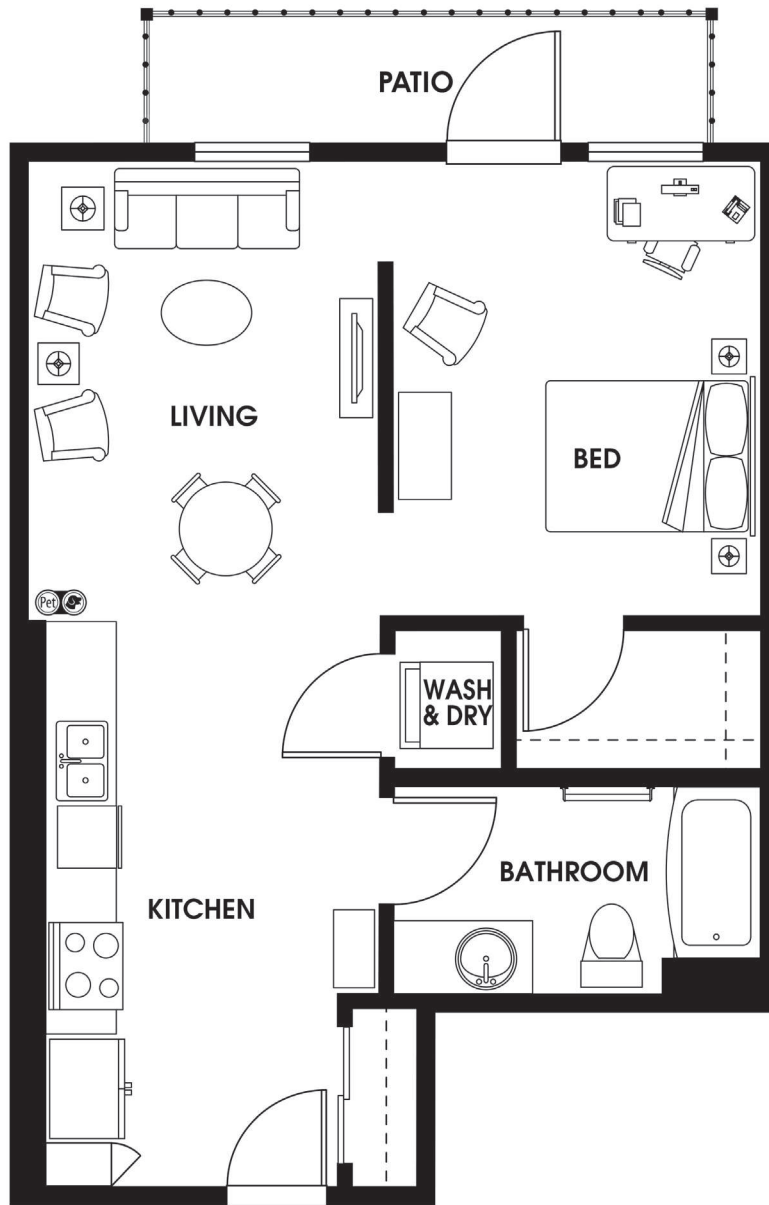

A2

1 BED | 1 BATH

680

SQ. FT.

DISTRICT
— FLATS —

17409 133rd Ave NE | Woodinville, WA 98072

districtflatswoodinville.com

Floor plans are artist's rendering. All dimensions are approximate. Actual product and specifications may vary in dimension or detail. Not all features are available in every apartment. Prices and availability are subject to change. Please see a representative for details.