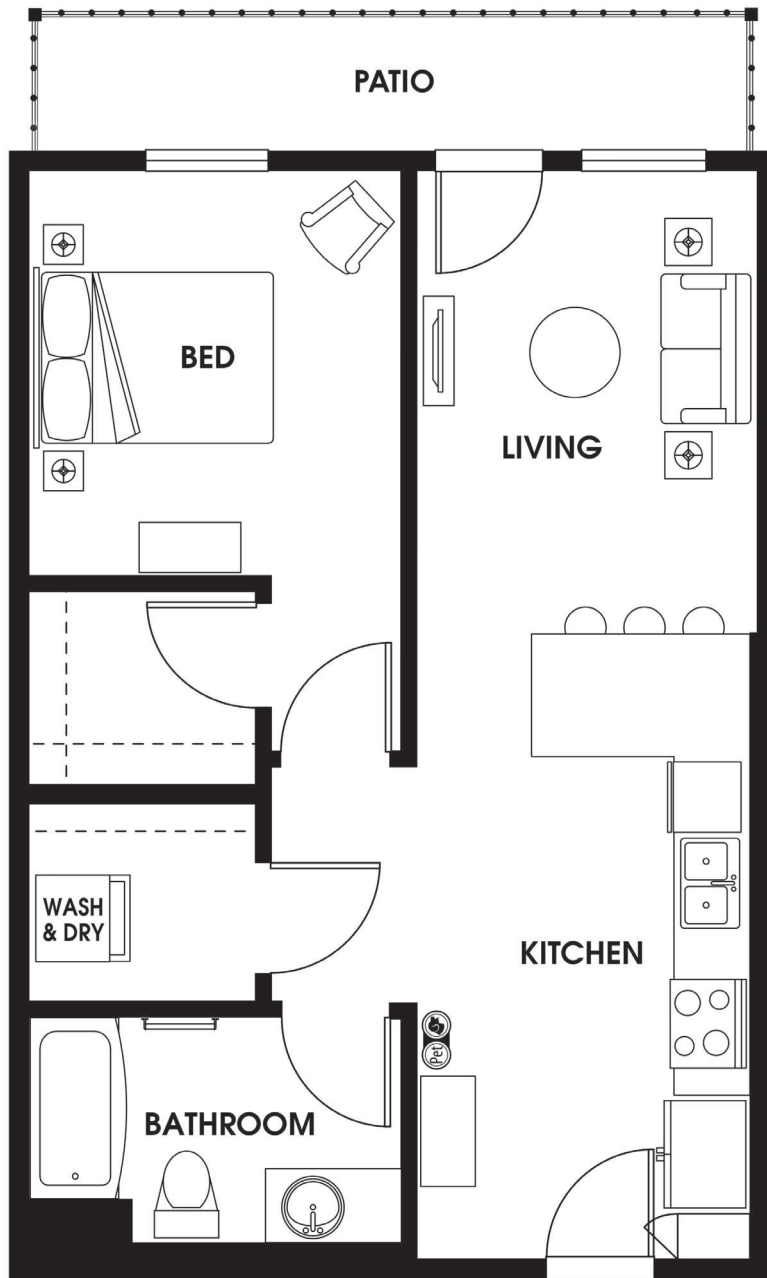

A1

1 BED | 1 BATH

656

SQ. FT.

DISTRICT
FLATS

17409 133rd Ave NE | Woodinville, WA 98072

districtflatswoodinville.com

Floor plans are artist's rendering. All dimensions are approximate. Actual product and specifications may vary in dimension or detail. Not all features are available in every apartment. Prices and availability are subject to change. Please see a representative for details.