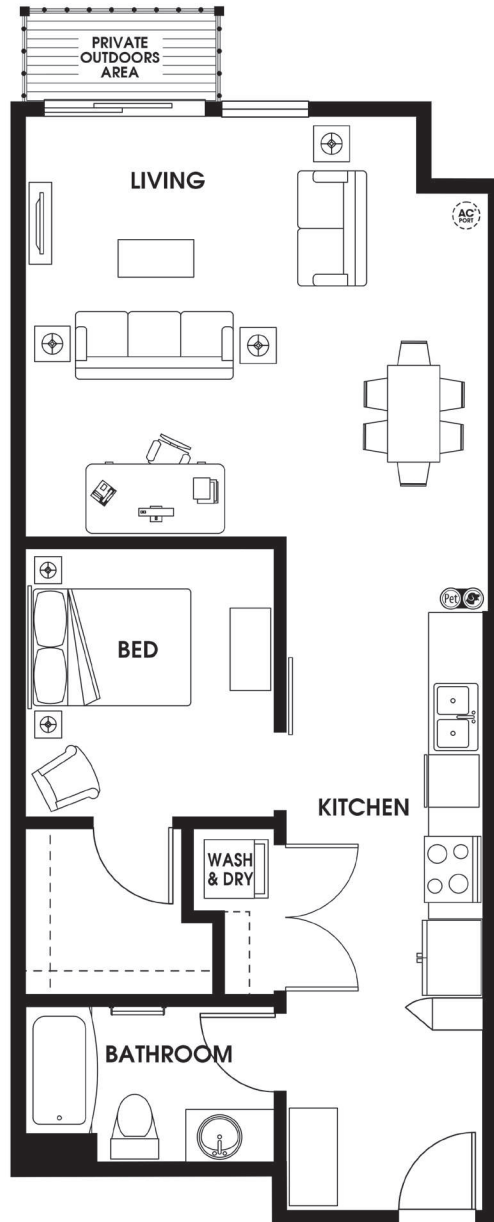

U8

1 BED | 1 BATH

806

SQ. FT.

DISTRICT
— FLATS —

17409 133rd Ave NE | Woodinville, WA 98072

districtflatswoodinville.com

Floor plans are artist's rendering. All dimensions are approximate. Actual product and specifications may vary in dimension or detail. Not all features are available in every apartment. Prices and availability are subject to change. Please see a representative for details.