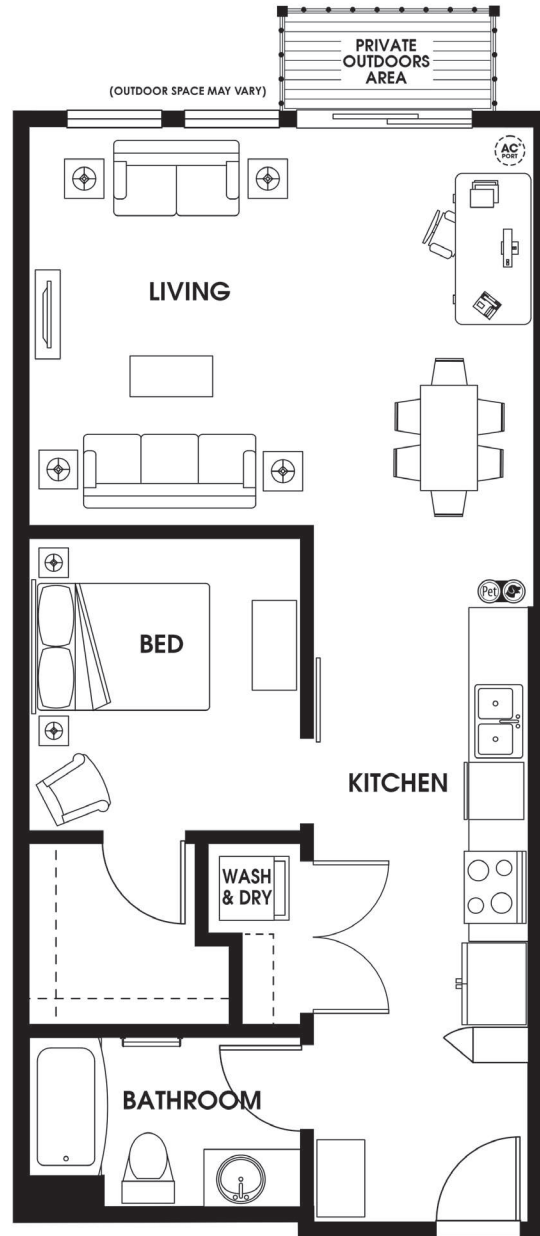

U7

1 BED | 1 BATH

784

SQ. FT.

DISTRICT
FLATS

17409 133rd Ave NE | Woodinville, WA 98072

districtflatswoodinville.com

Floor plans are artist's rendering. All dimensions are approximate. Actual product and specifications may vary in dimension or detail. Not all features are available in every apartment. Prices and availability are subject to change. Please see a representative for details.