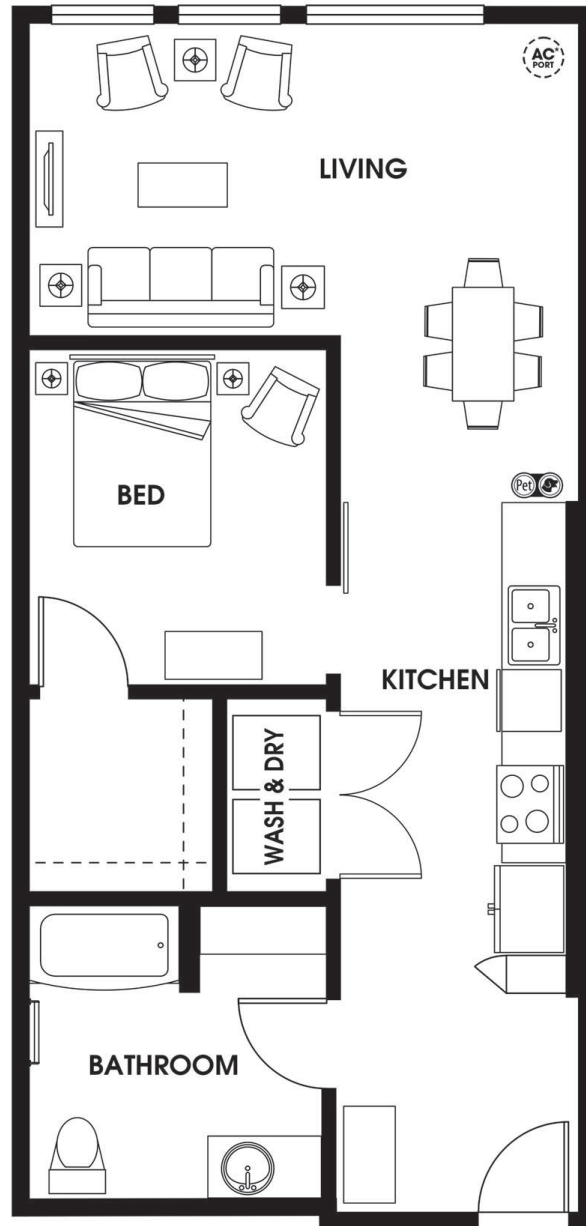

# U6

1 BED | 1 BATH

# 780

SQ. FT.

**DISTRICT**  
FLATS

17409 133rd Ave NE | Woodinville, WA 98072

[districtflatswoodinville.com](http://districtflatswoodinville.com)

*Floor plans are artist's rendering. All dimensions are approximate. Actual product and specifications may vary in dimension or detail. Not all features are available in every apartment. Prices and availability are subject to change. Please see a representative for details.*