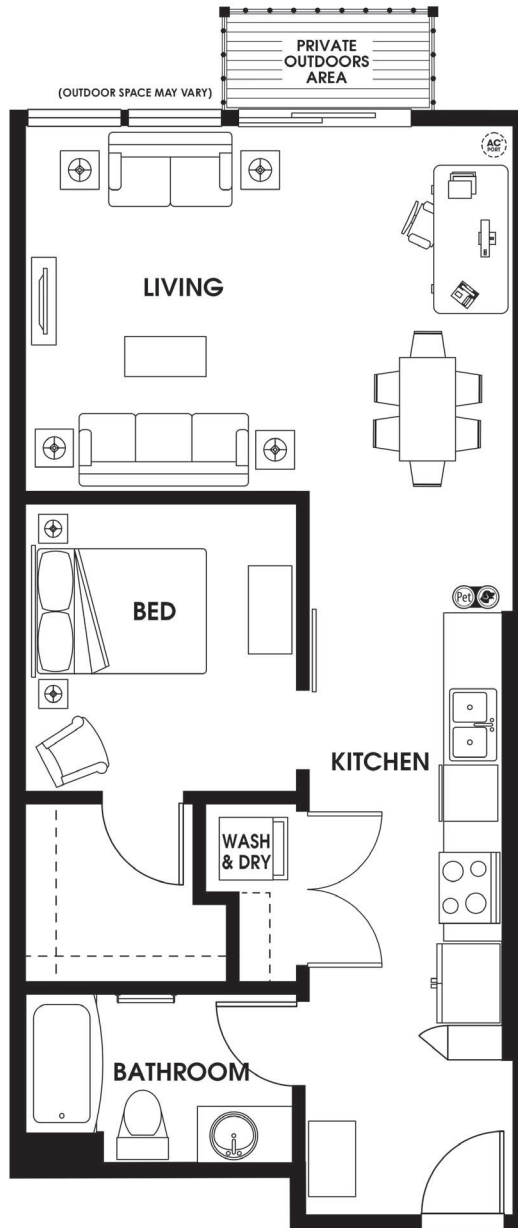

U4

1 BED | 1 BATH

768

SQ. FT.

DISTRICT
FLATS

17409 133rd Ave NE | Woodinville, WA 98072

districtflatswoodinville.com

Floor plans are artist's rendering. All dimensions are approximate. Actual product and specifications may vary in dimension or detail. Not all features are available in every apartment. Prices and availability are subject to change. Please see a representative for details.