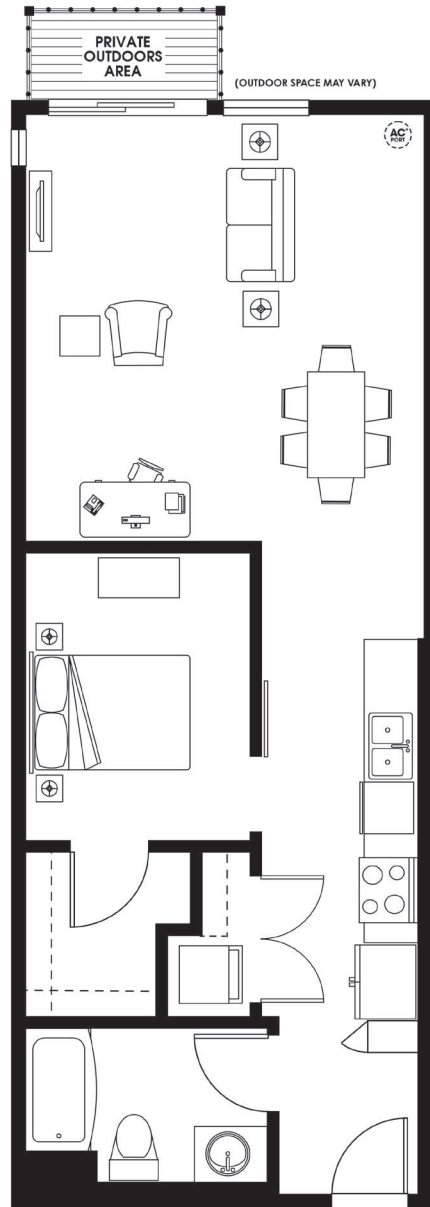

# U3

1 BED | 1 BATH

# 735

SQ. FT.

**DISTRICT**  
— FLATS —

17409 133rd Ave NE | Woodinville, WA 98072

[districtflatswoodinville.com](http://districtflatswoodinville.com)

*Floor plans are artist's rendering. All dimensions are approximate. Actual product and specifications may vary in dimension or detail. Not all features are available in every apartment. Prices and availability are subject to change. Please see a representative for details.*