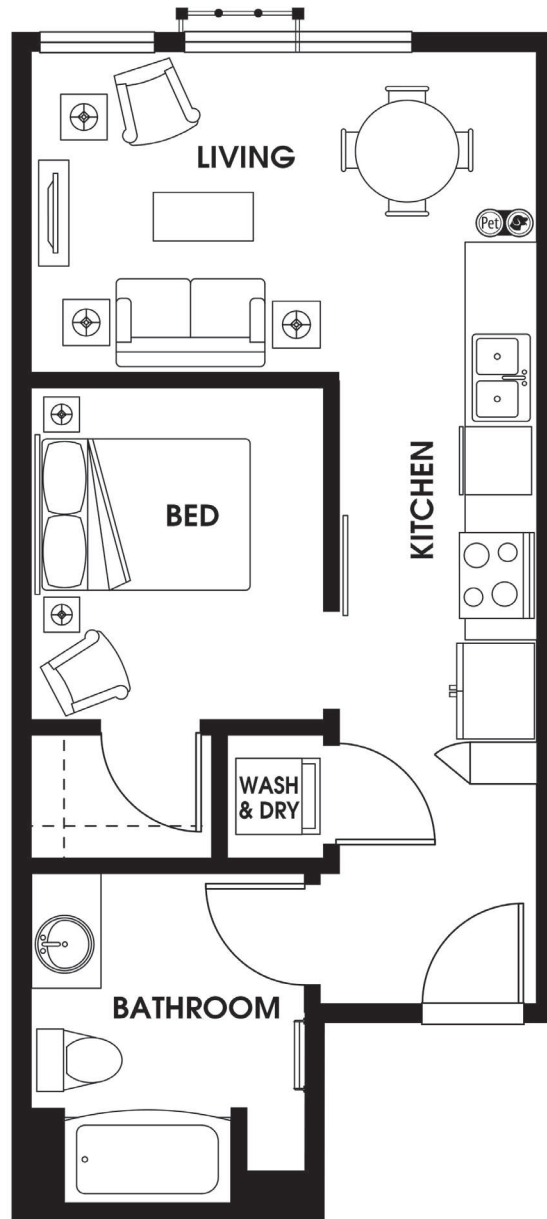

U2

1 BED | 1 BATH

553

SQ. FT.

DISTRICT
— FLATS —

17409 133rd Ave NE | Woodinville, WA 98072

districtflatswoodinville.com

Floor plans are artist's rendering. All dimensions are approximate. Actual product and specifications may vary in dimension or detail. Not all features are available in every apartment. Prices and availability are subject to change. Please see a representative for details.