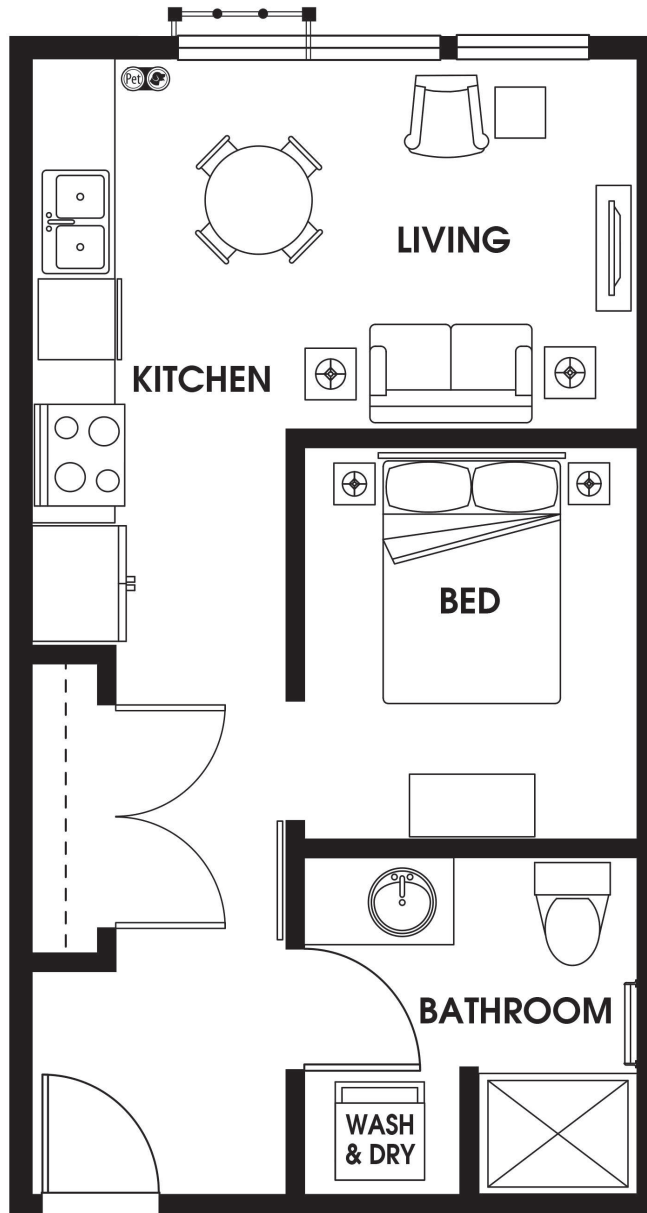

U1

1 BED | 1 BATH

500

SQ. FT.

DISTRICT
— FLATS —

17409 133rd Ave NE | Woodinville, WA 98072

districtflatswoodinville.com

Floor plans are artist's rendering. All dimensions are approximate. Actual product and specifications may vary in dimension or detail. Not all features are available in every apartment. Prices and availability are subject to change. Please see a representative for details.