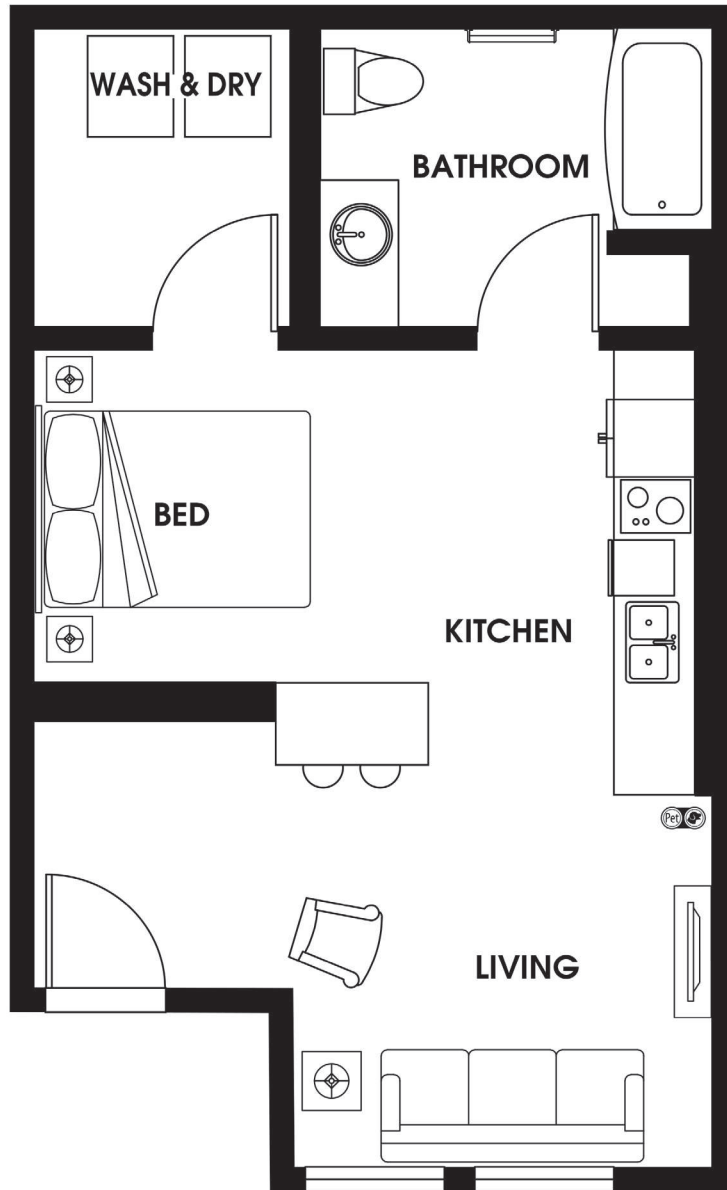

S8

STUDIO | 1 BATH

549

SQ. FT.

DISTRICT
— FLATS —

17409 133rd Ave NE | Woodinville, WA 98072

districtflatswoodinville.com

Floor plans are artist's rendering. All dimensions are approximate. Actual product and specifications may vary in dimension or detail. Not all features are available in every apartment. Prices and availability are subject to change. Please see a representative for details.