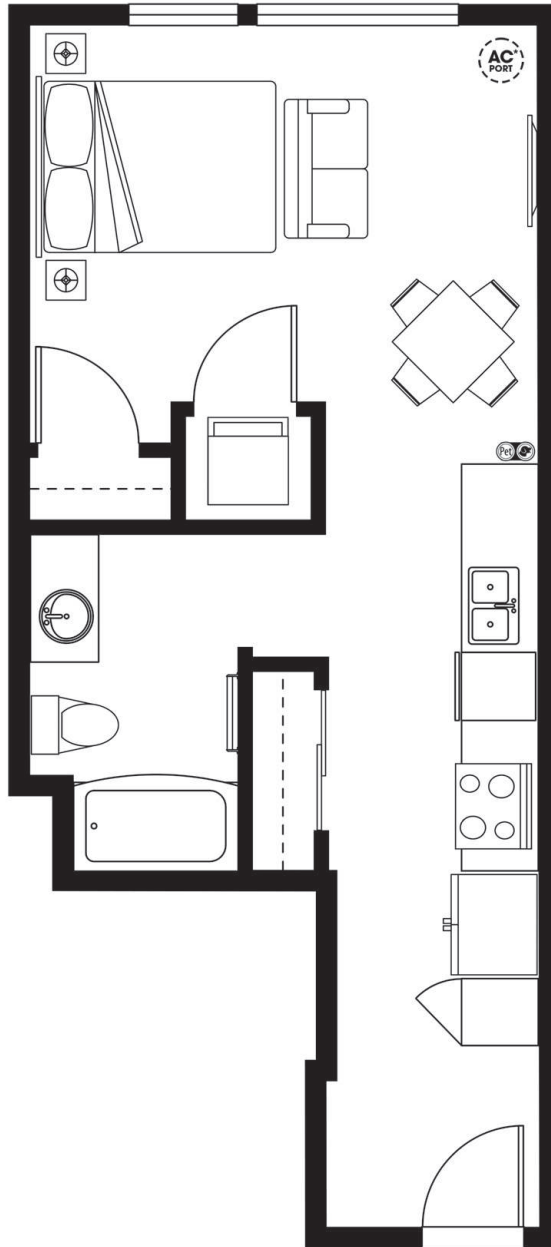

# S7

STUDIO | 1 BATH

# 512

SQ. FT.

**DISTRICT**  
— FLATS —

17409 133rd Ave NE | Woodinville, WA 98072

[districtflatswoodinville.com](http://districtflatswoodinville.com)

*Floor plans are artist's rendering. All dimensions are approximate. Actual product and specifications may vary in dimension or detail. Not all features are available in every apartment. Prices and availability are subject to change. Please see a representative for details.*