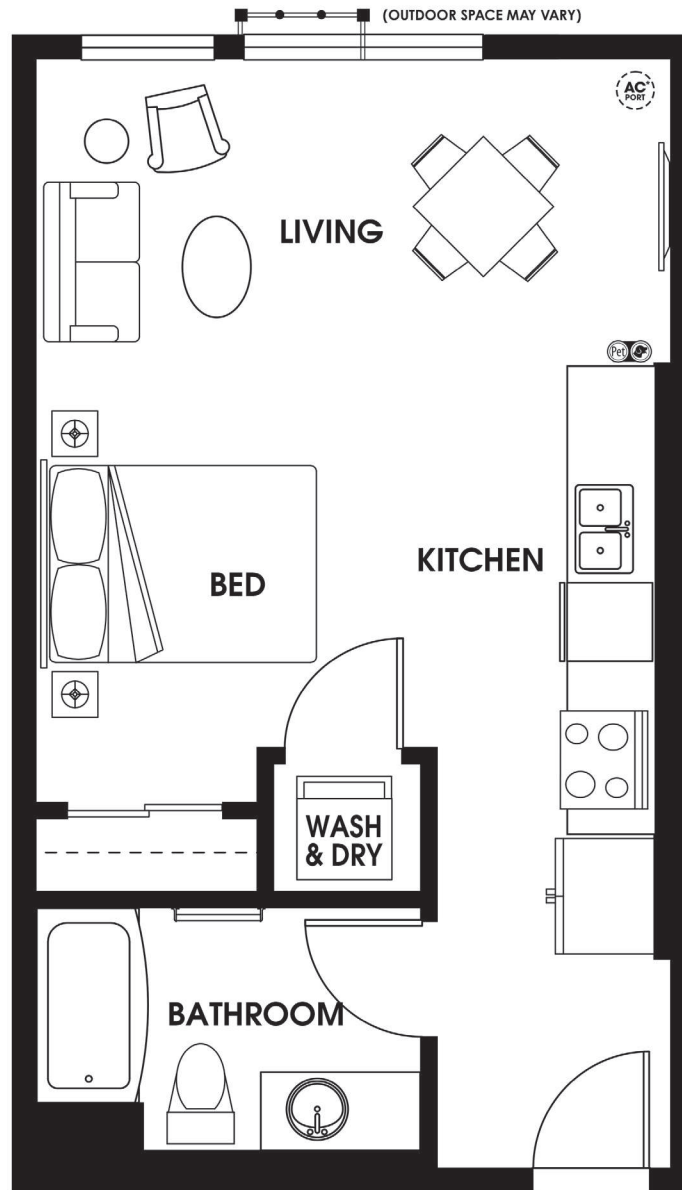

S5

STUDIO | 1 BATH

504

SQ. FT.

DISTRICT
FLATS

17409 133rd Ave NE | Woodinville, WA 98072

districtflatswoodinville.com

Floor plans are artist's rendering. All dimensions are approximate. Actual product and specifications may vary in dimension or detail. Not all features are available in every apartment. Prices and availability are subject to change. Please see a representative for details.