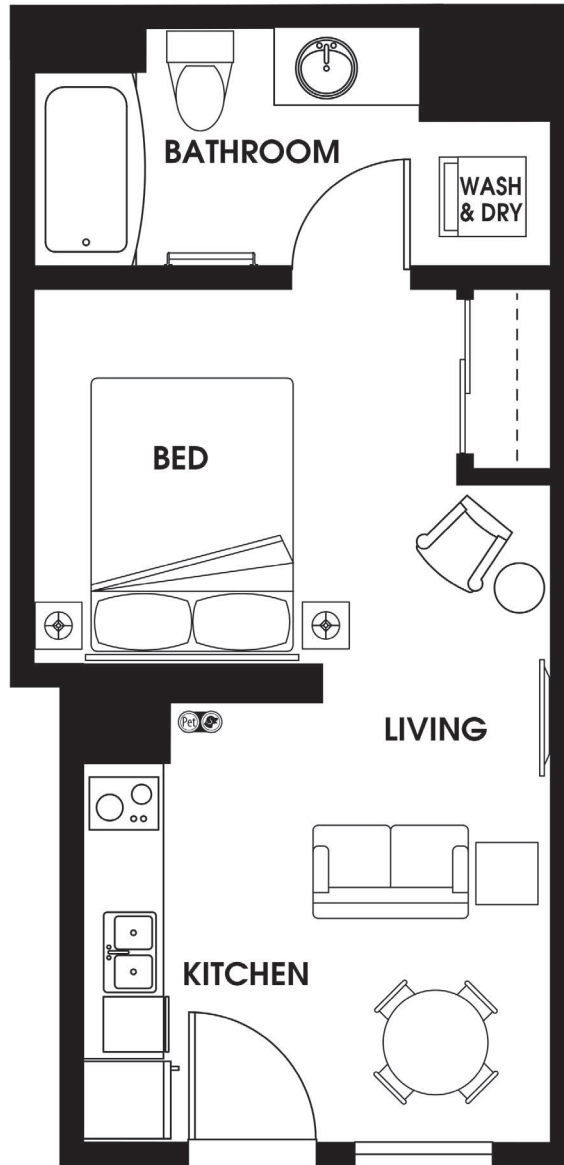

# S4

STUDIO | 1 BATH

# 435

SQ. FT.

**DISTRICT**  
— FLATS —

17409 133rd Ave NE | Woodinville, WA 98072

[districtflatswoodinville.com](http://districtflatswoodinville.com)

*Floor plans are artist's rendering. All dimensions are approximate. Actual product and specifications may vary in dimension or detail. Not all features are available in every apartment. Prices and availability are subject to change. Please see a representative for details.*