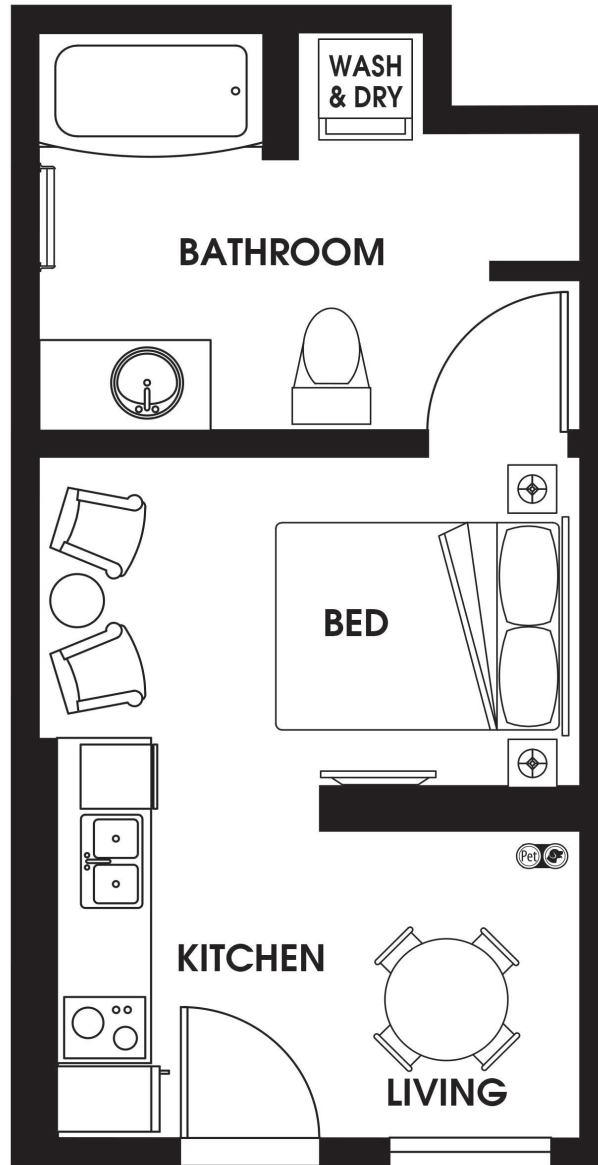

S3

STUDIO | 1 BATH

340

SQ. FT.

DISTRICT
— FLATS —

17409 133rd Ave NE | Woodinville, WA 98072

districtflatswoodinville.com

Floor plans are artist's rendering. All dimensions are approximate. Actual product and specifications may vary in dimension or detail. Not all features are available in every apartment. Prices and availability are subject to change. Please see a representative for details.