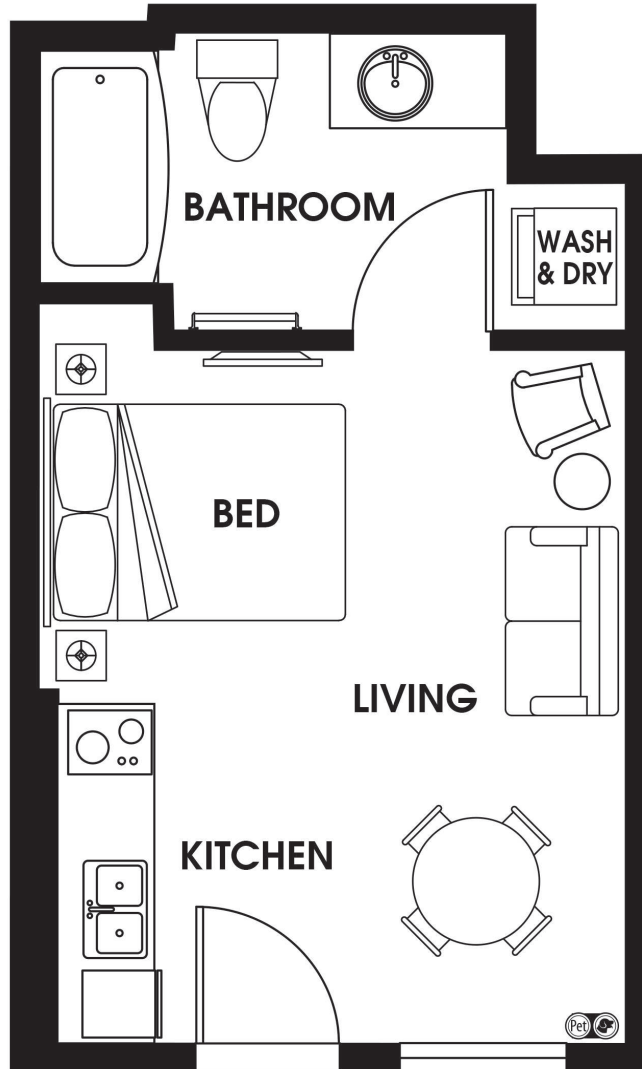

S1

STUDIO | 1 BATH

315

SQ. FT.

DISTRICT
— FLATS —

17409 133rd Ave NE | Woodinville, WA 98072

districtflatswoodinville.com

Floor plans are artist's rendering. All dimensions are approximate. Actual product and specifications may vary in dimension or detail. Not all features are available in every apartment. Prices and availability are subject to change. Please see a representative for details.